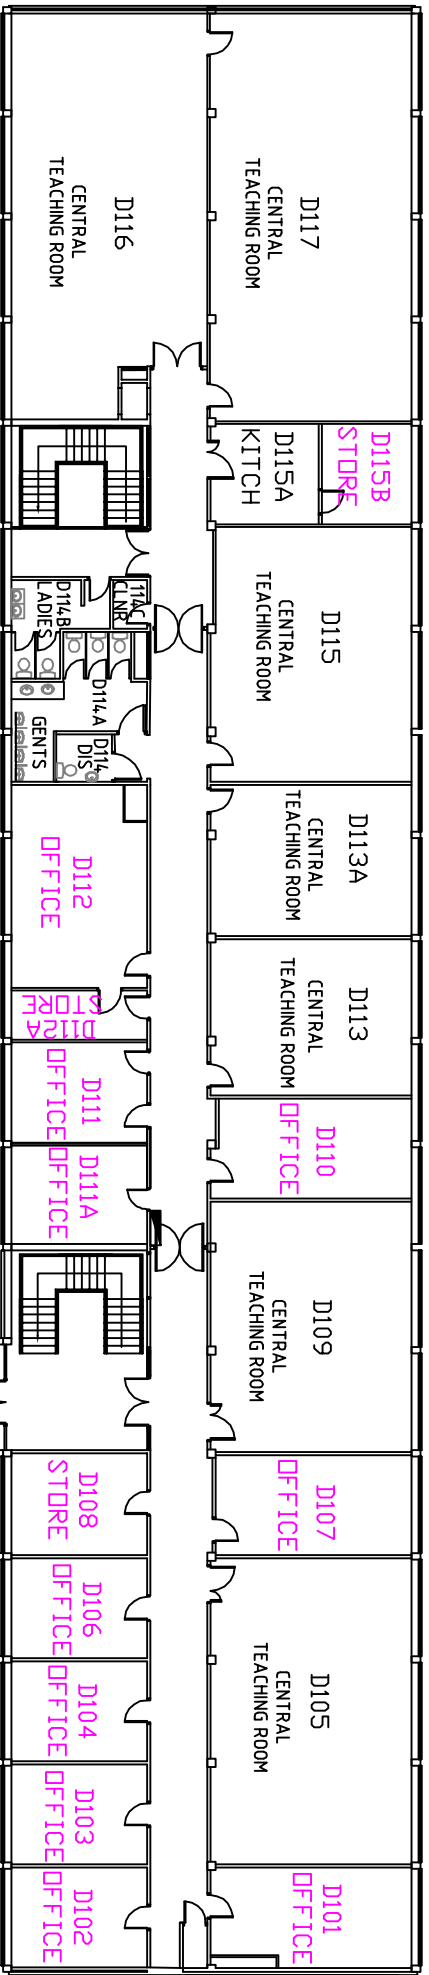

KEY
 CET
 ESTATES

'C' BLOCK FIRST FLOOR

Title	PRESENT SPACEPLAN BEACON D BLOCK FIRST
Dept	CET & ESTATES
Location	STAFFORD CAMPUS
Dwg #	BEACON D BLK-FIRST-PRESENT
Revision	Drawn Date
04	VG 14 FEB 2012

ESTATES DEPARTMENT
 FEDERATION HOUSE
 STATION ROAD
 STOKE-ON-TRENT
 ST4 2DE