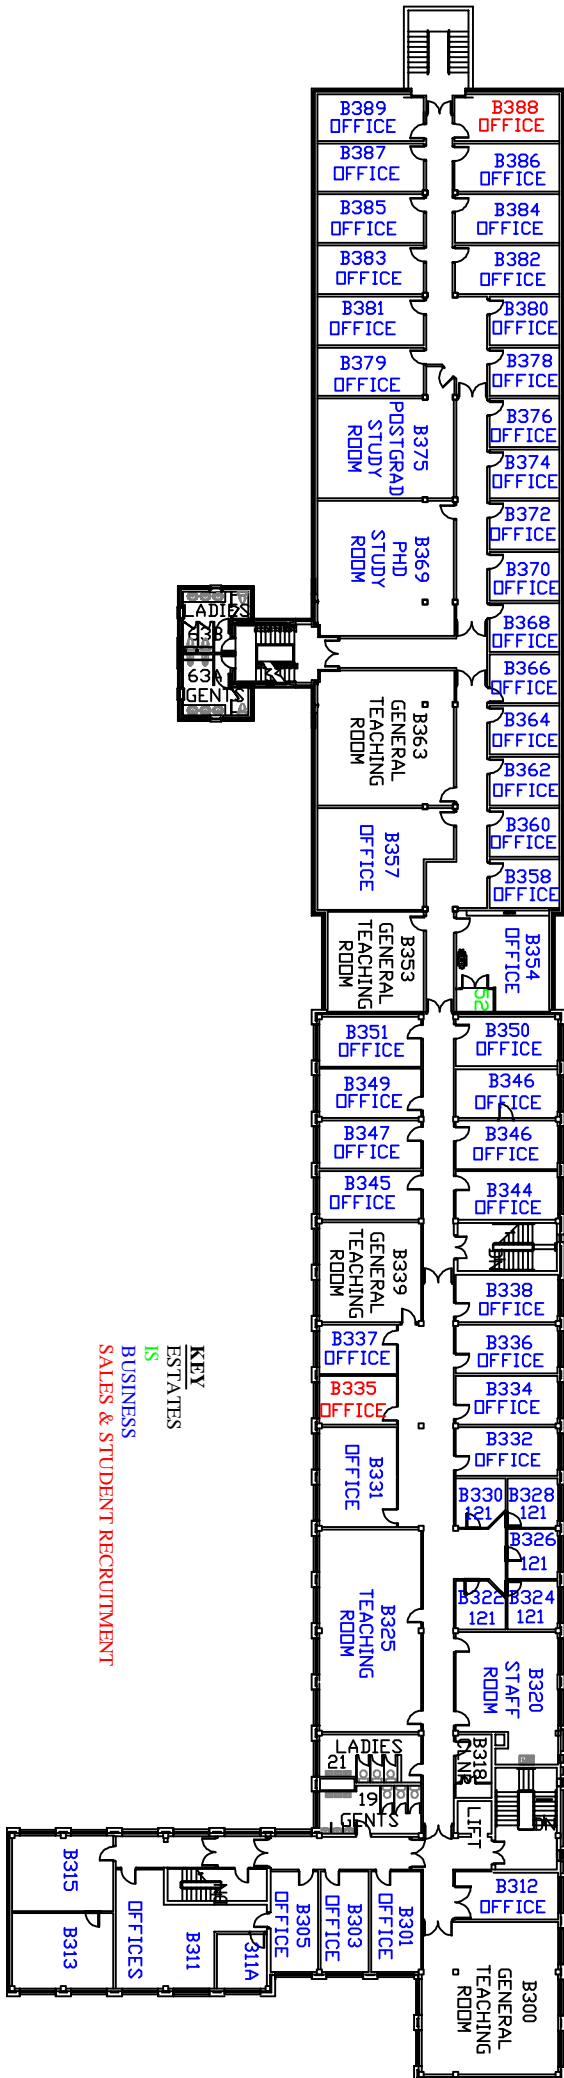

Title	PRESENT SPACEPLAN BRINDLEY BUILDING THIRD
Dept	BUSINESS, S&SR, ESTATES, IS
Location	STOKE CAMPUS
Drawn by	BRINDLEY-THIRD-PRESENT
Revision/Drawn	08 VG
Date	21 MAR 2012

ESTATES DEPARTMENT
FEDERATION HOUSE
STATION ROAD
STOKE-ON-TRENT
ST4 2DE