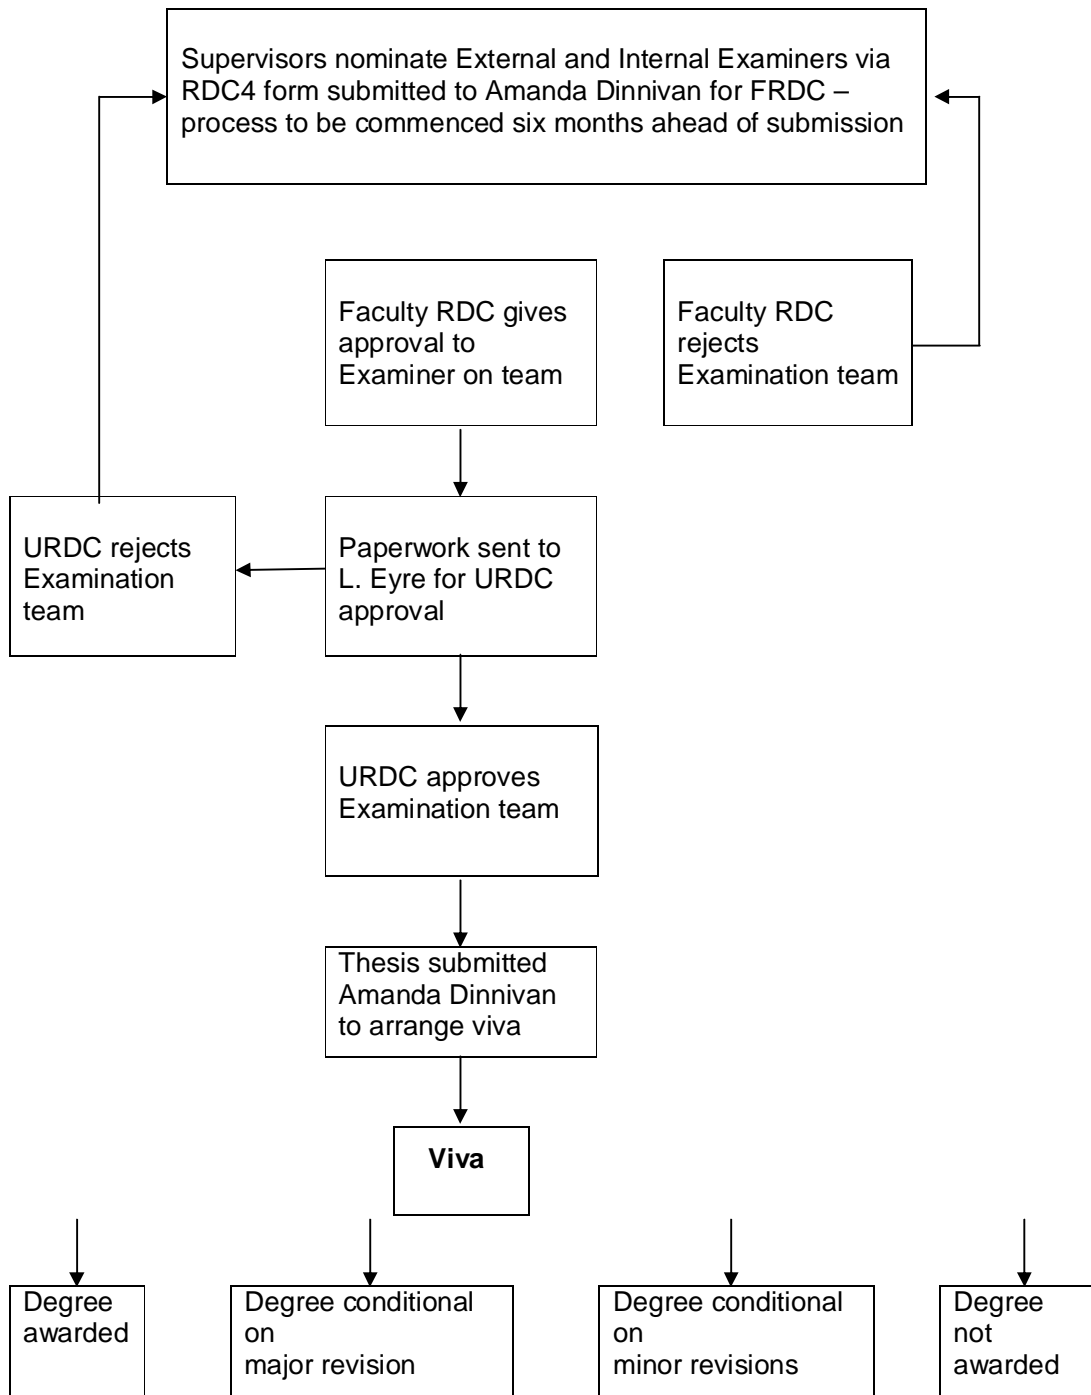

Research Degrees Application Stage and Progression

Application Stage

RDC1 Registration

RDC2 Stage – Transfer of M.Phil to Ph.D Registration

RDC4 Stage – Examination Arrangements

Process for other changes to study

Changes to the Title, Supervisor, Suspension/Extension of study/Change of Study mode etc - the correct RDC form should be completed and approved by the Faculty Research Degrees Committee and copies forwarded to L Eyre.