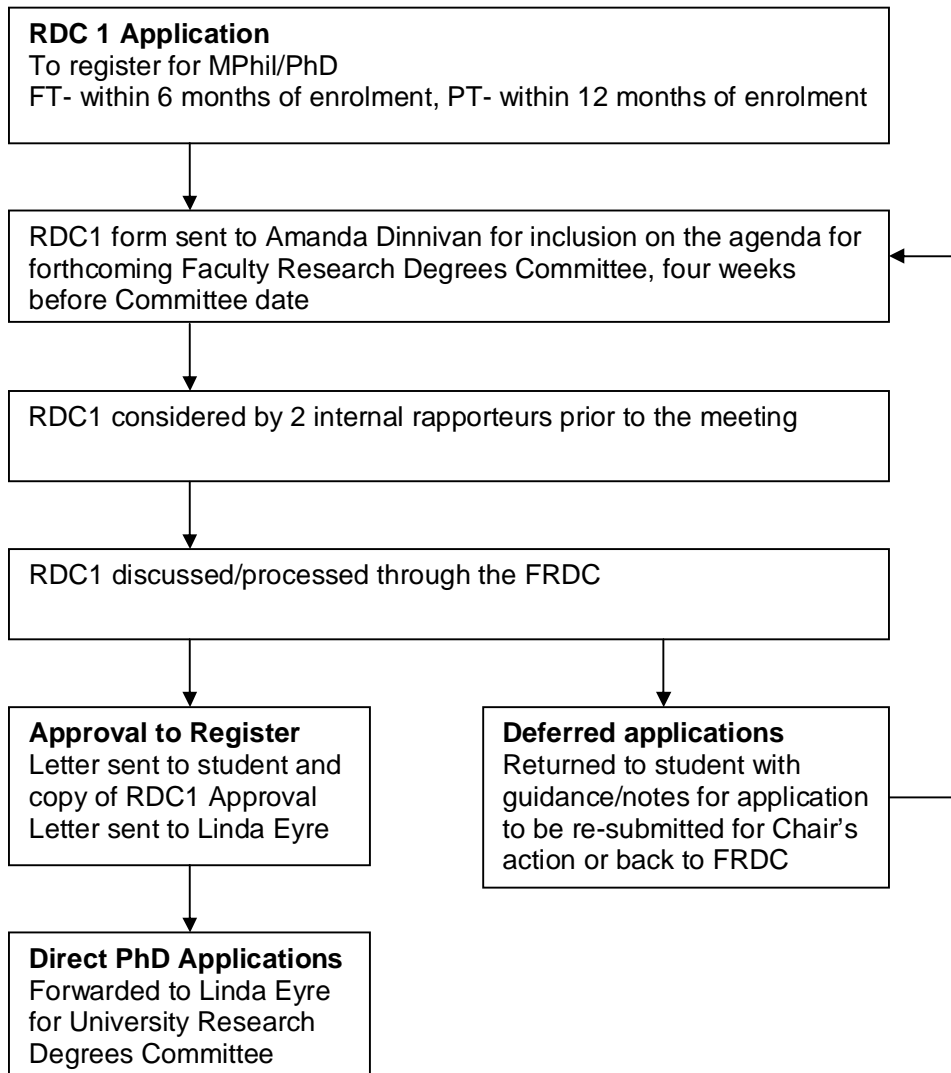

Research Degrees Application Stage and Progression

Application Stage

RDC1 Registration

RDC2 Stage – Transfer of M.Phil to Ph.D Registration

RDC4 Stage – Examination Arrangements

Process for other changes to study

Changes to the Title, Supervisor, Suspension/Extension of study/Change of Study mode etc - the correct RDC form should be completed and approved by the Faculty Research Degrees Committee and copies forwarded to L Eyre.