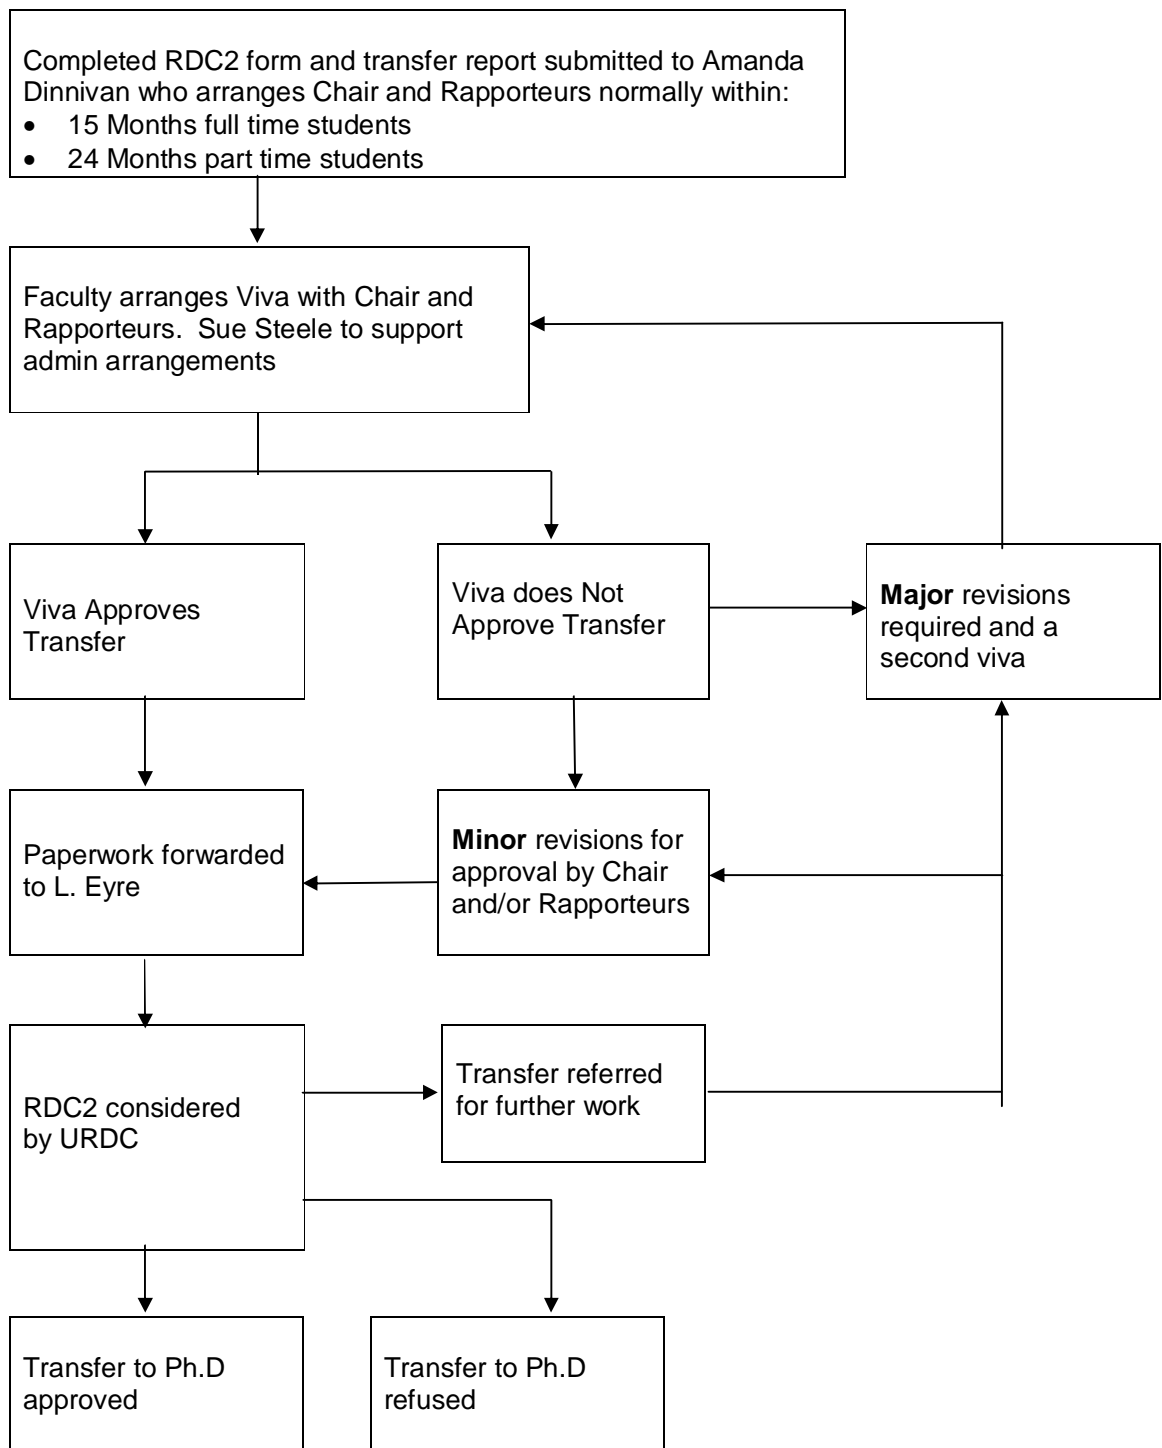

Research Degrees Application Stage and Progression

Application Stage

RDC1 Registration

RDC2 Stage – Transfer of M.Phil to Ph.D Registration

RDC4 Stage – Examination Arrangements

Process for other changes to study

Changes to the Title, Supervisor, Suspension/Extension of study/Change of Study mode etc - the correct RDC form should be completed and approved by the Faculty Research Degrees Committee and copies forwarded to L Eyre.