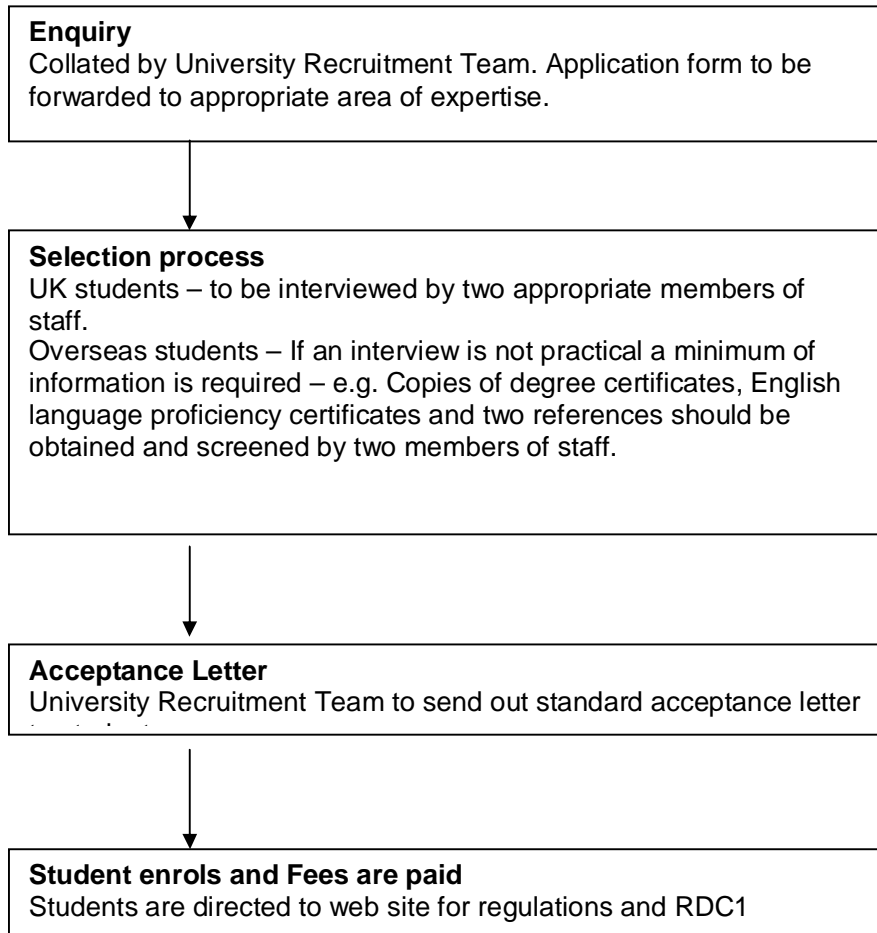

Research Degrees Application Stage and Progression

Application Stage

RDC1 Registration

RDC2 Stage – Transfer of M.Phil to Ph.D Registration

RDC4 Stage – Examination Arrangements

Process for other changes to study

Changes to the Title, Supervisor, Suspension/Extension of study/Change of Study mode etc - the correct RDC form should be completed and approved by the Faculty Research Degrees Committee and copies forwarded to L Eyre.