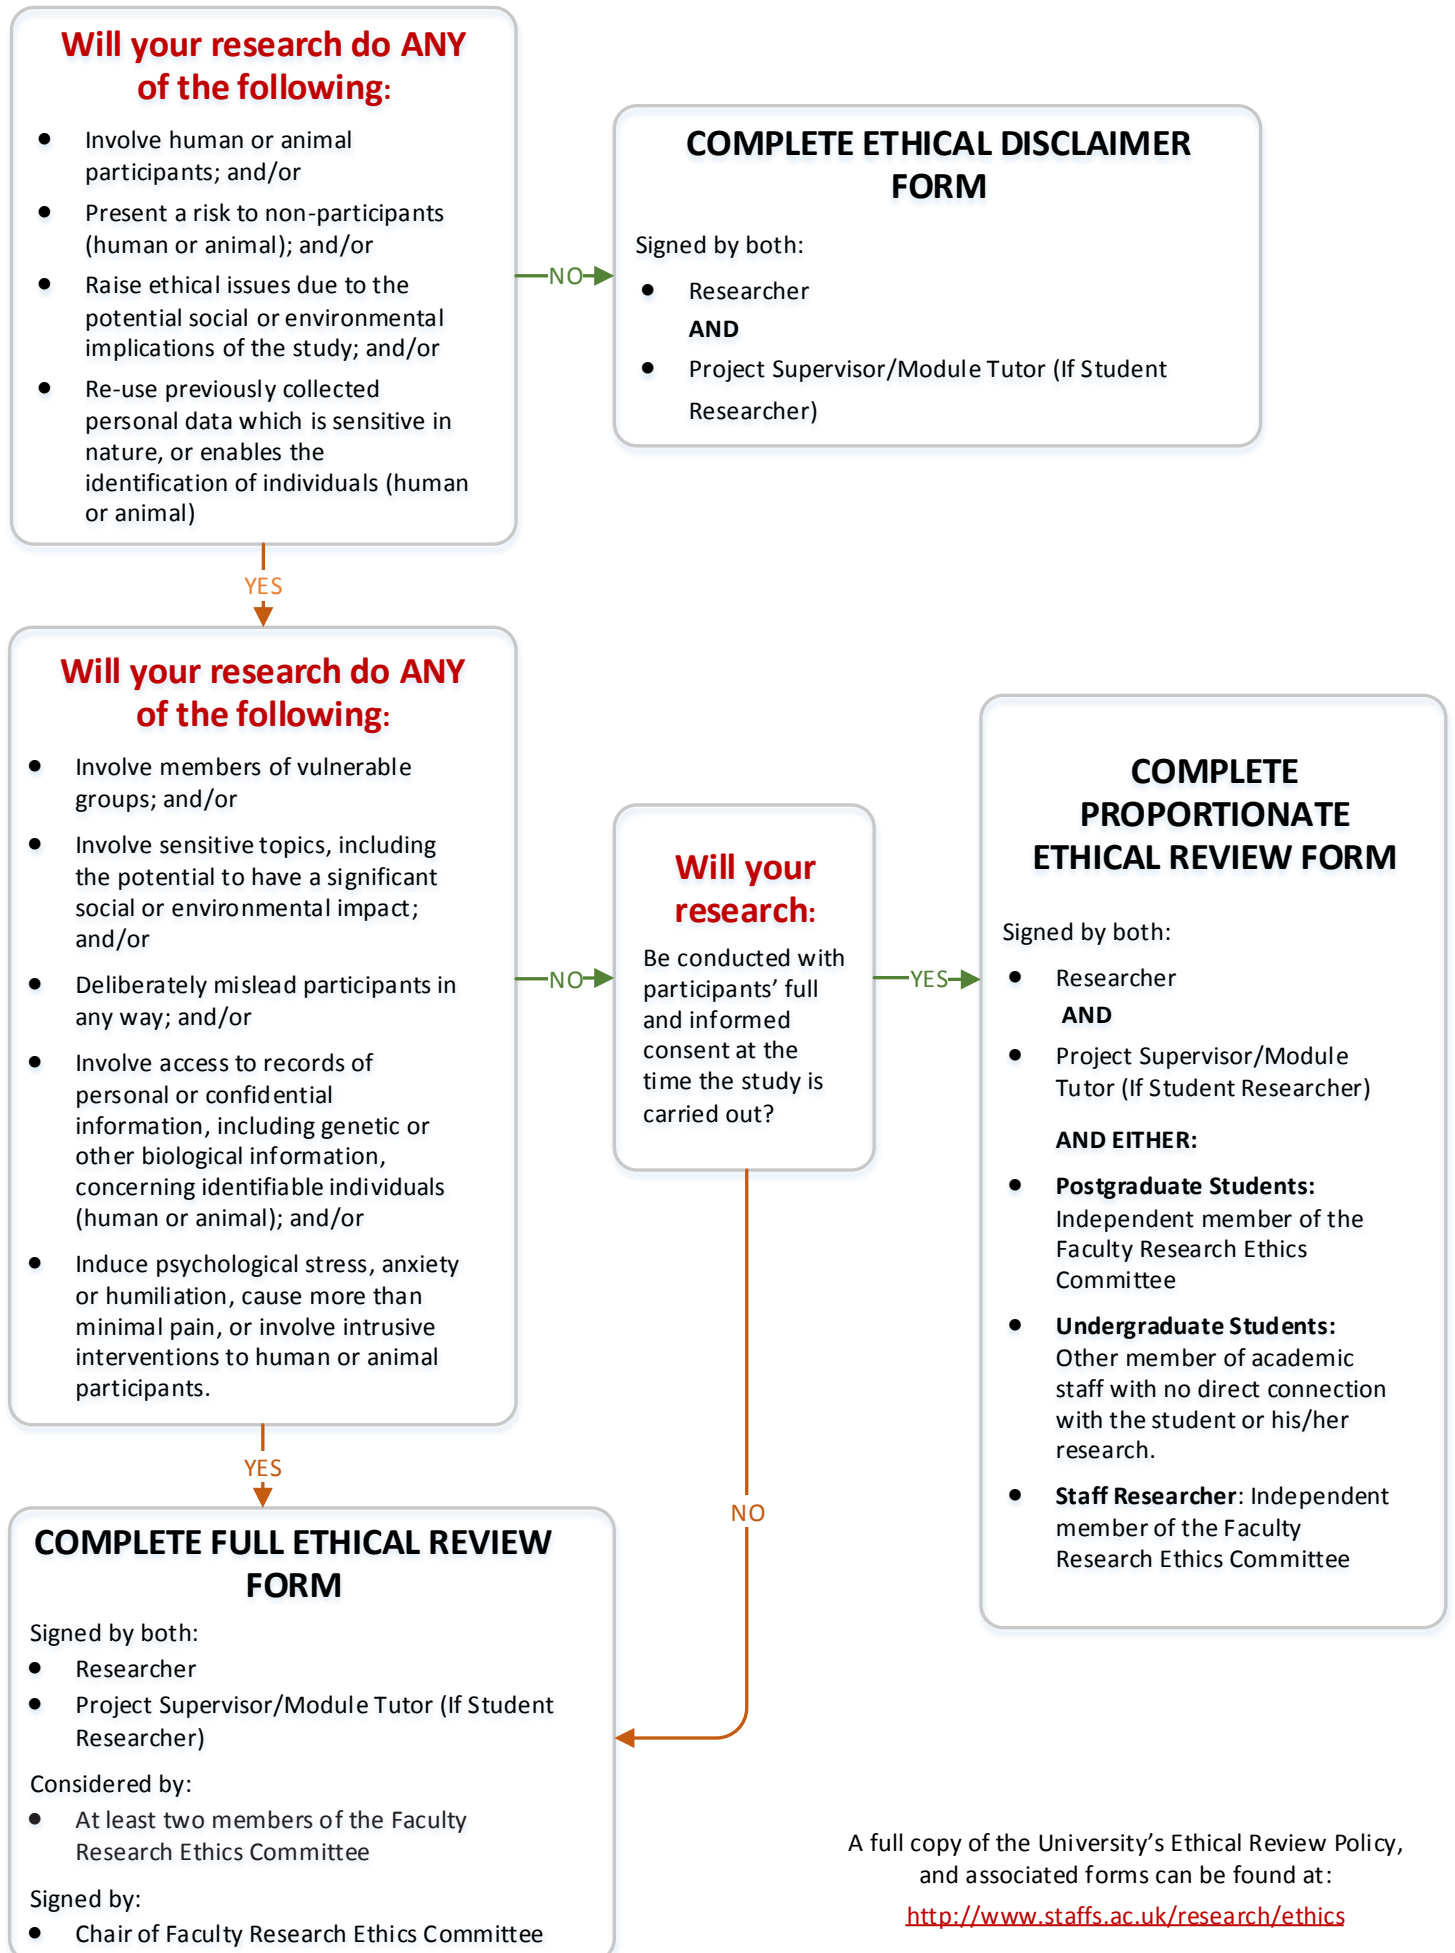

## Routes to Ethical Approval – A Summary Guide (Student and Staff Researchers)

A full copy of the University's Ethical Review Policy, and associated forms can be found at:

<http://www.staffs.ac.uk/research/ethics>