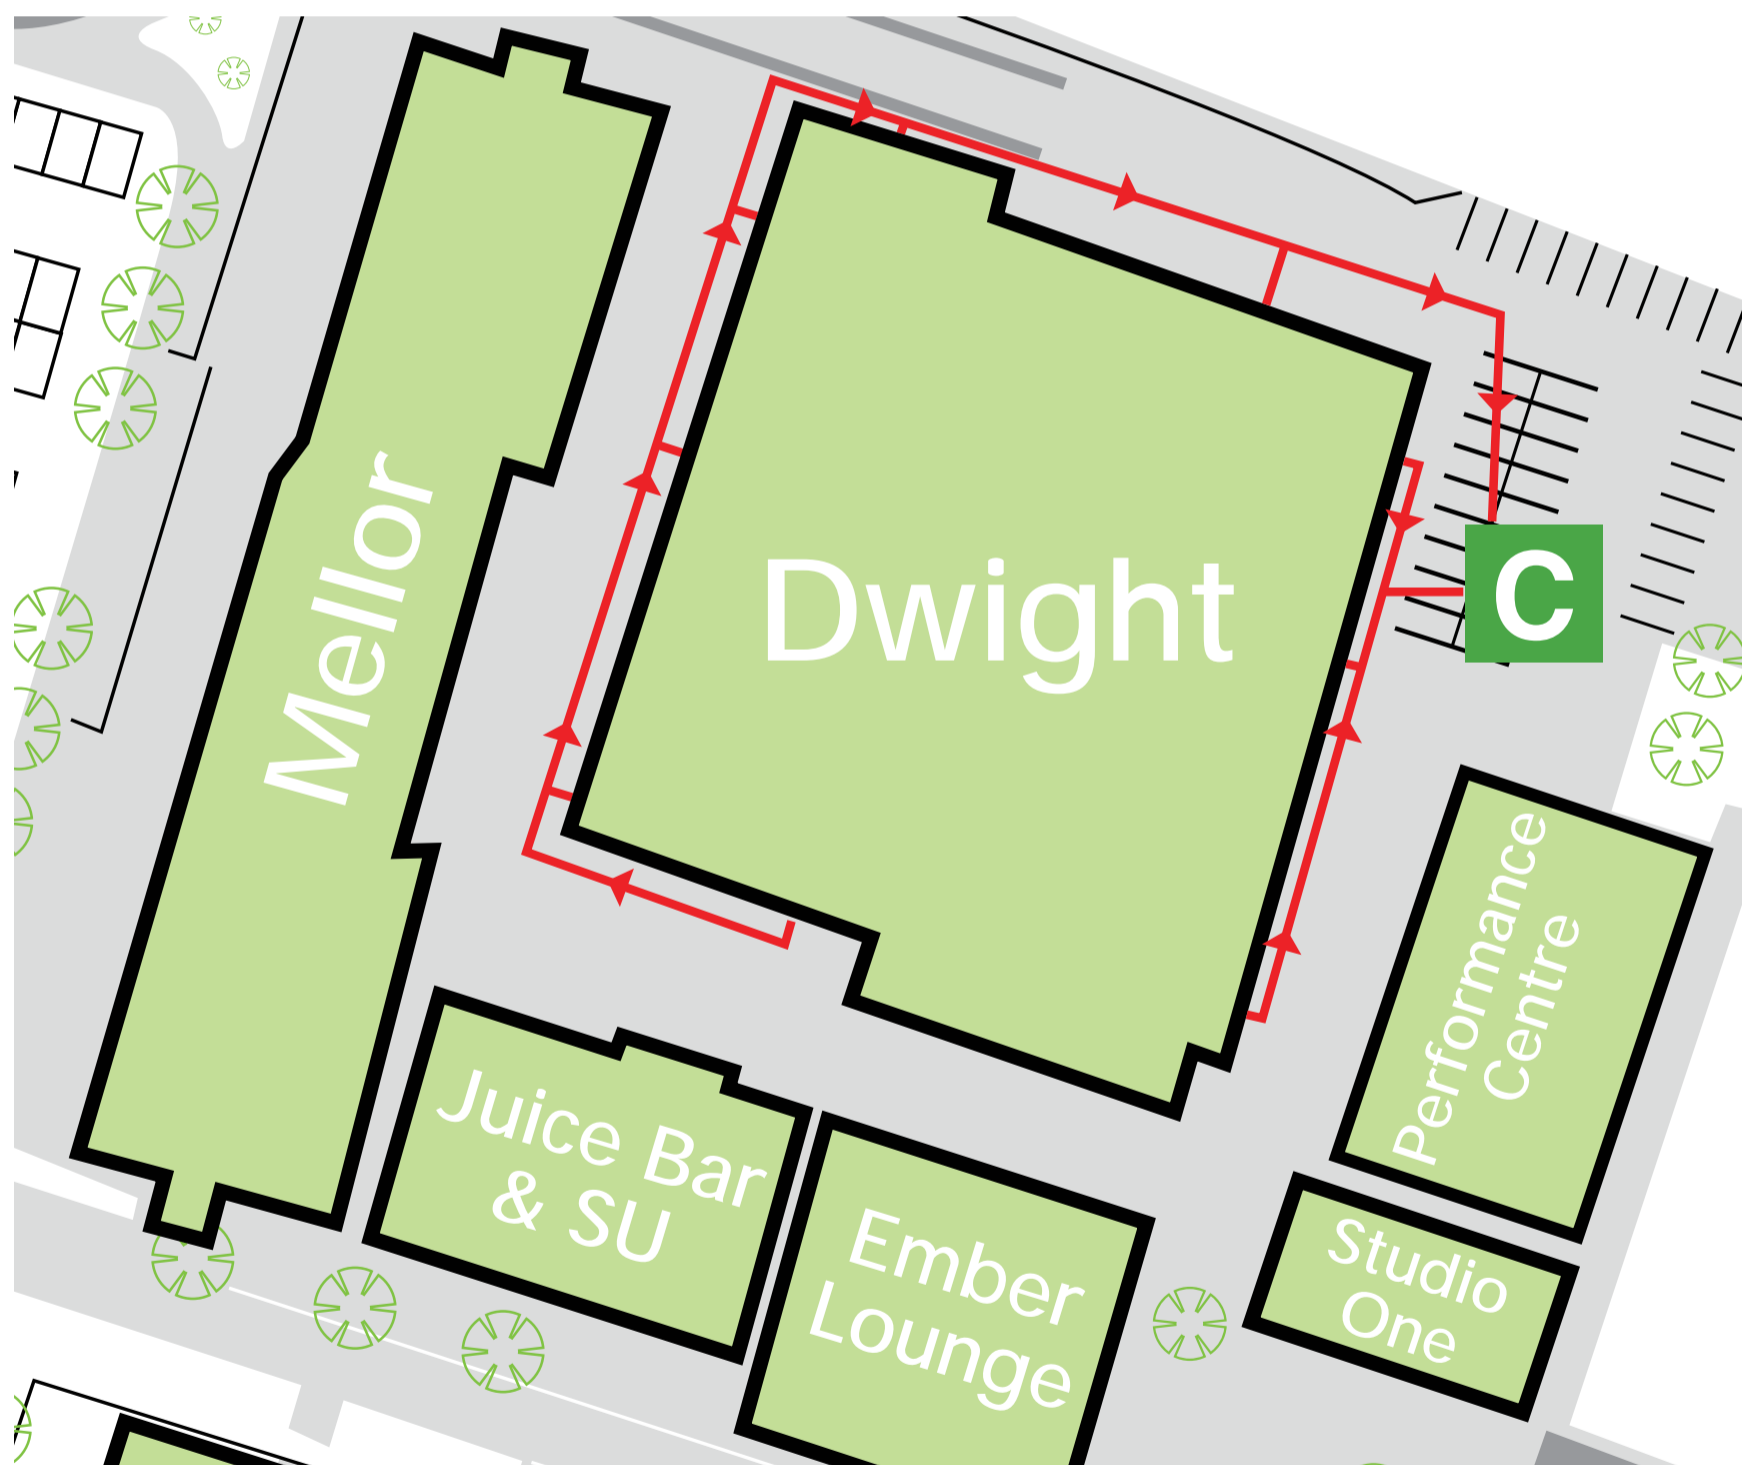

STAFFORDSHIRE
UNIVERSITY

Dwight Building

In case of emergency your nearest
Assembly Points are:

Emergency Assembly Point C