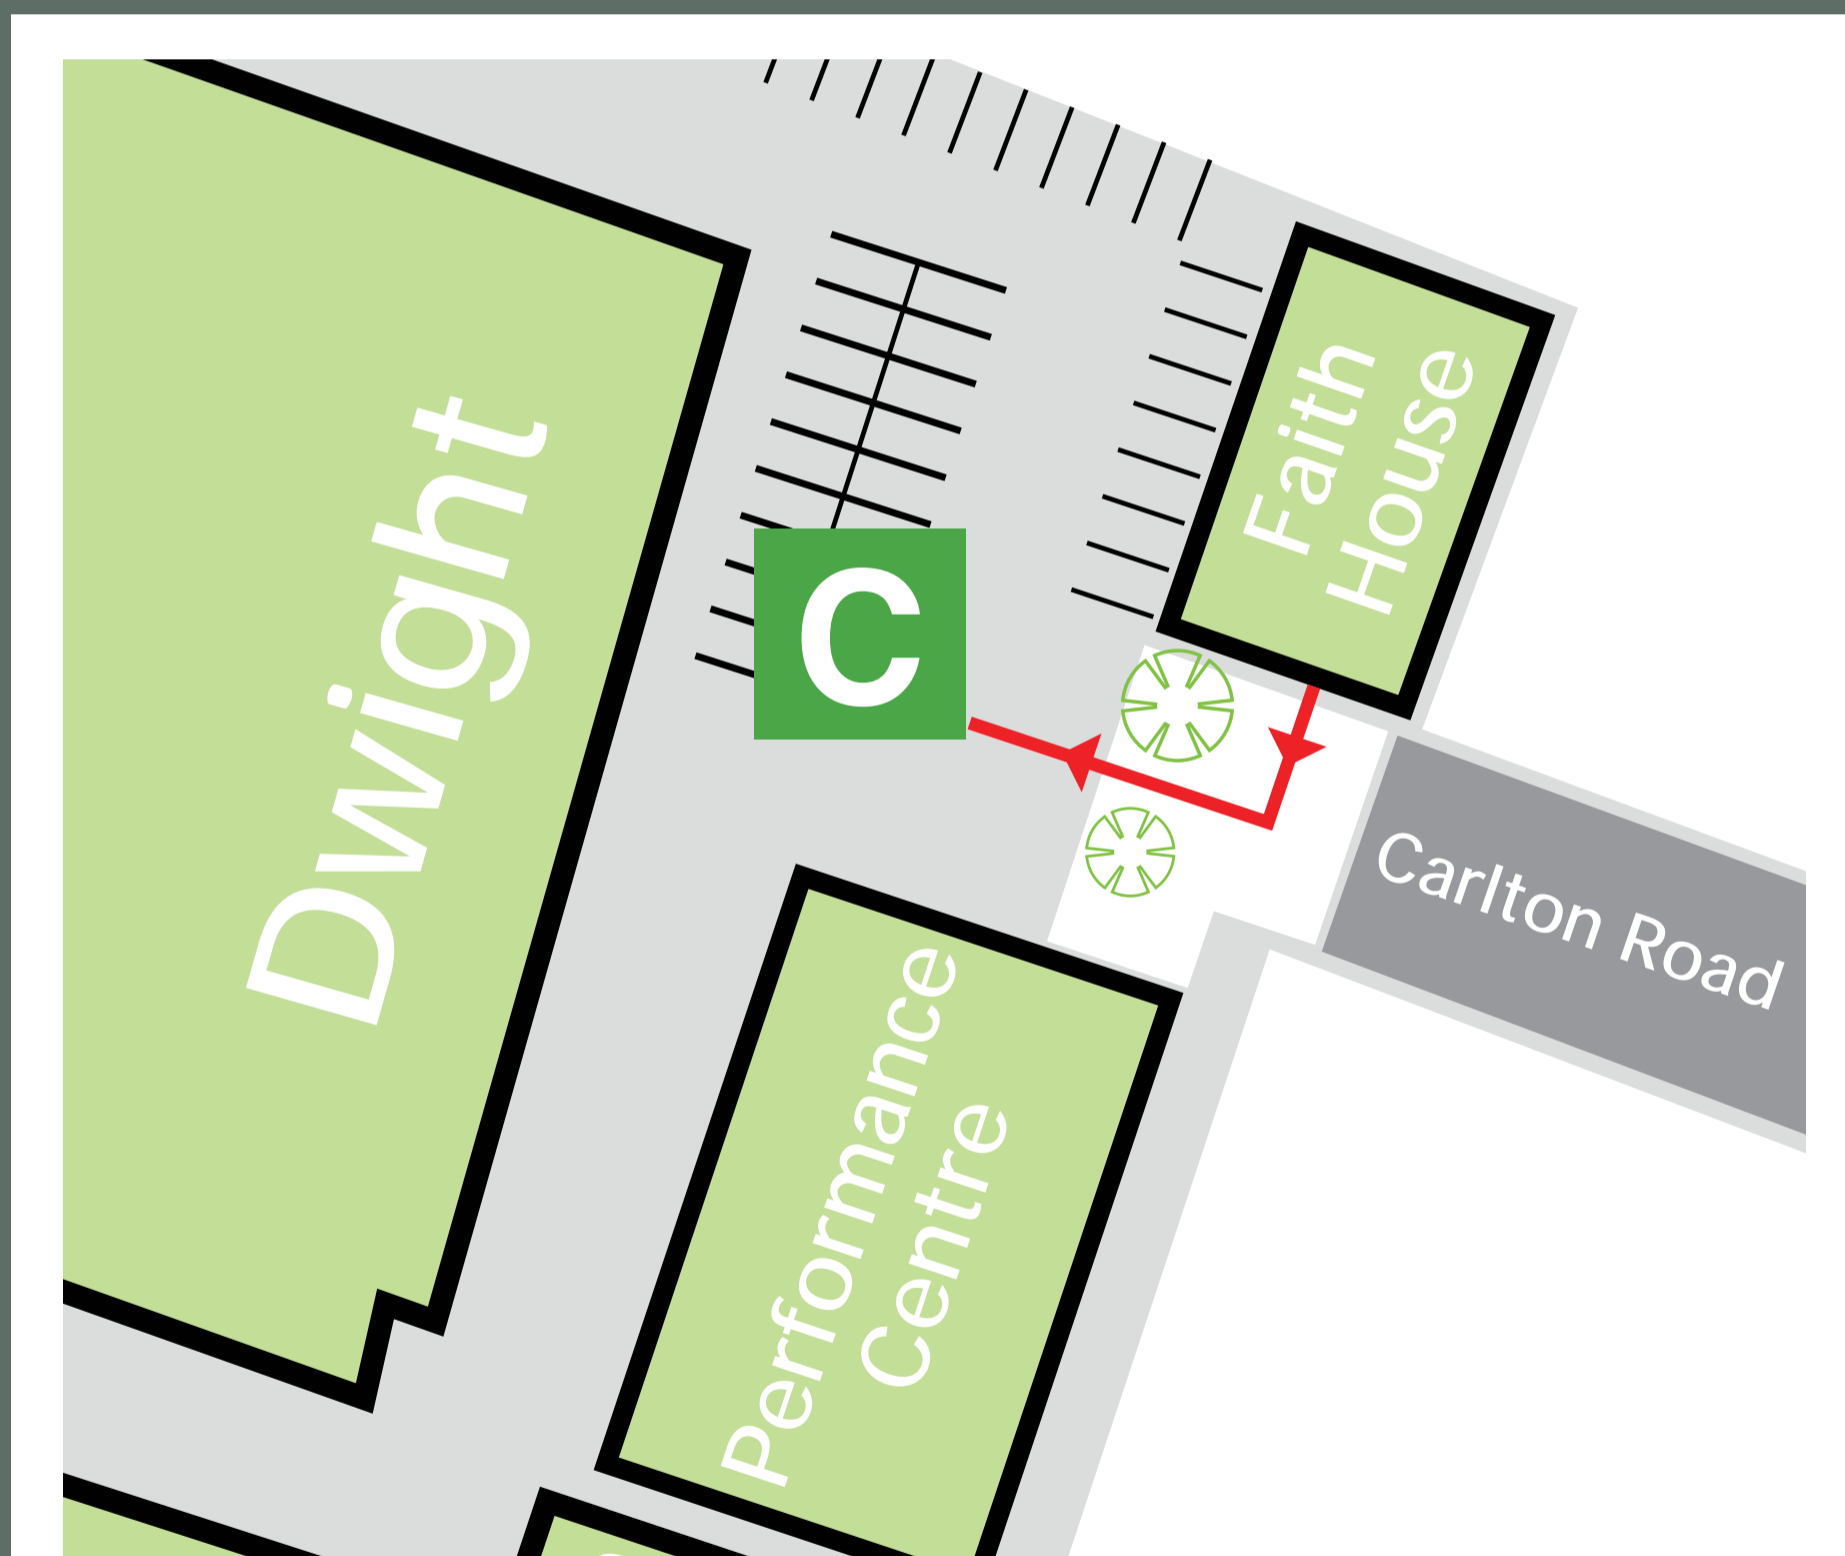

STAFFORDSHIRE
UNIVERSITY

Faith House

In case of emergency your nearest
Assembly Points are:

Emergency Assembly Point C