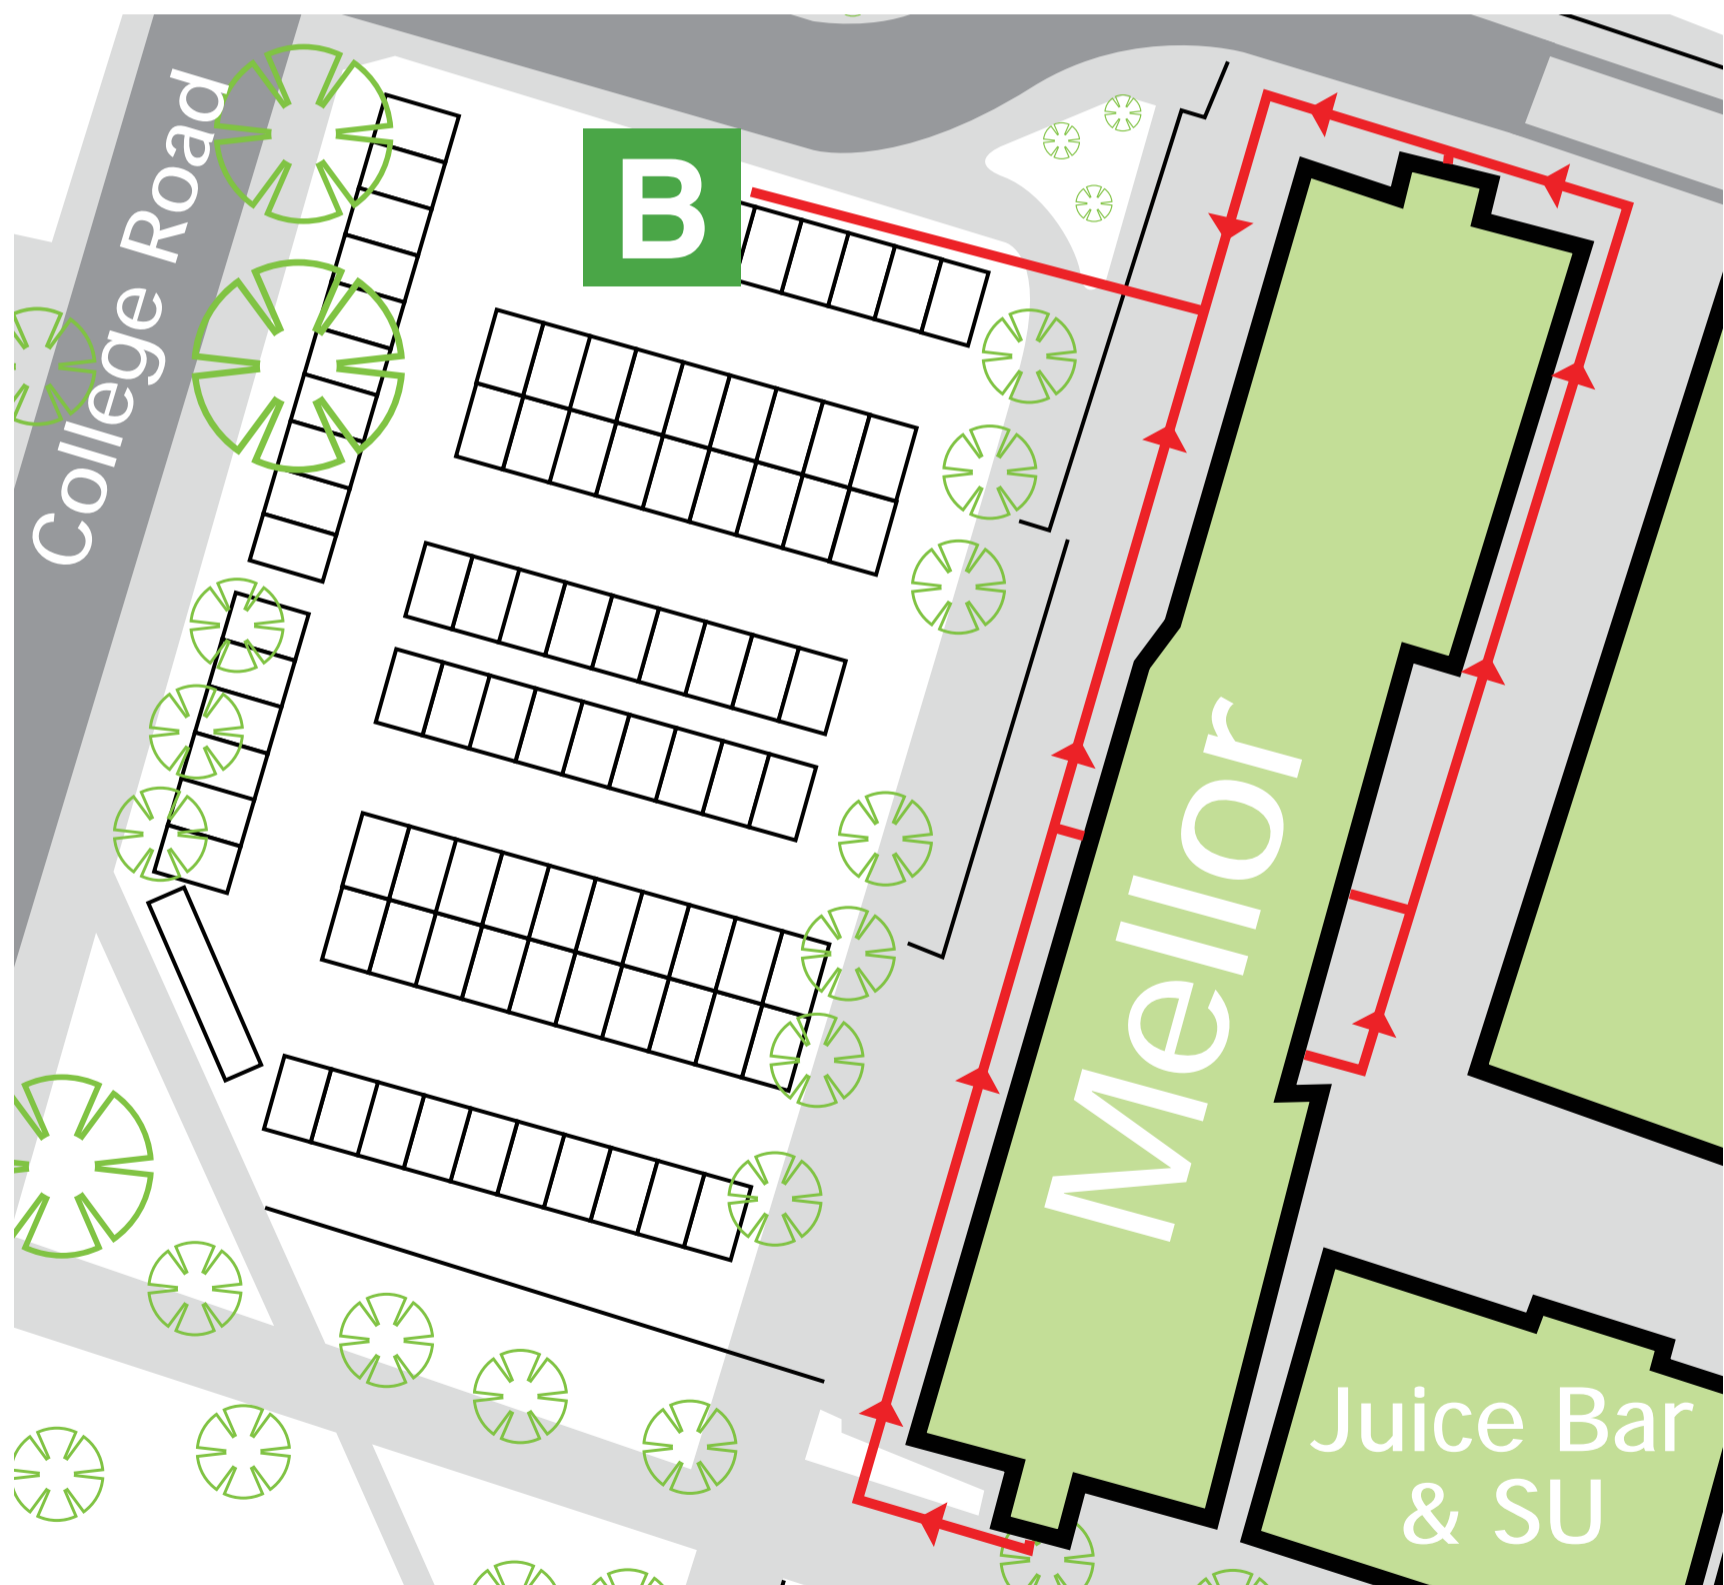

STAFFORDSHIRE
UNIVERSITY

Mellor Building

In case of emergency your nearest
Assembly Points are:

Emergency Assembly Point B