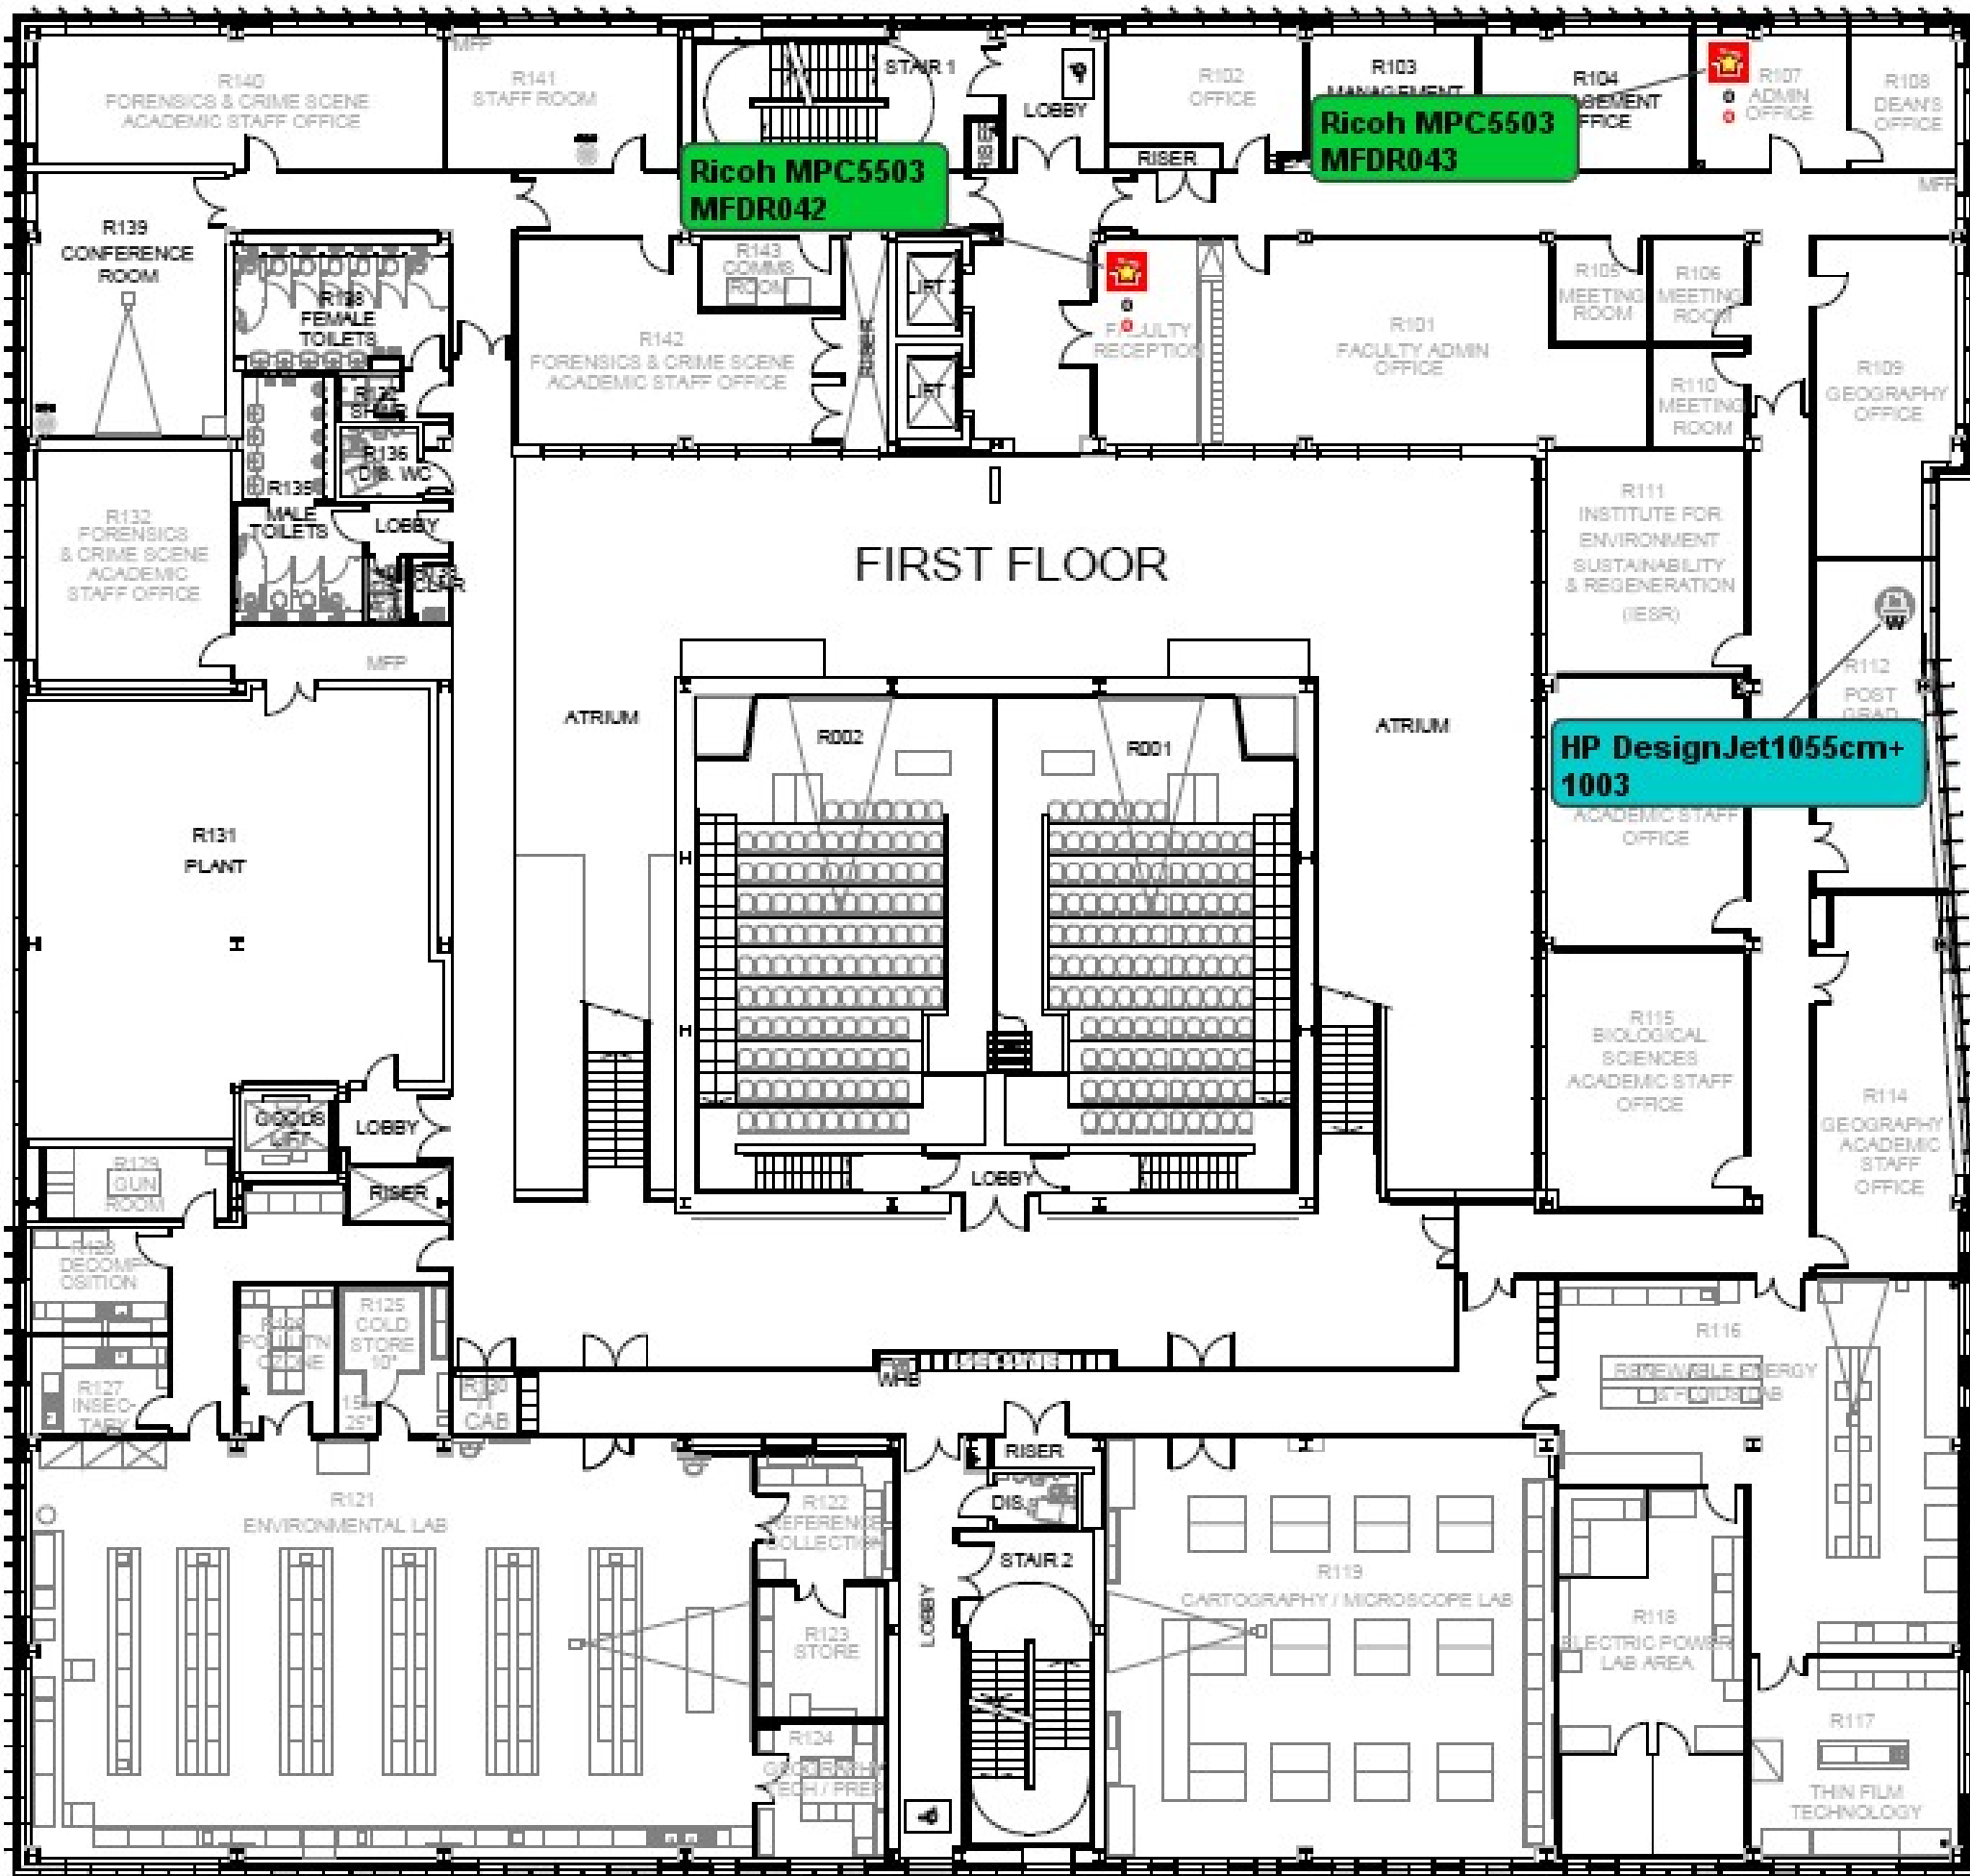

Staffordshire University 2013 (2)
[Future State]

Key	
MFD	
Printer	
Scanner	

Ricoh MPC5503 MFDR046

scanner 3004 scanner 3005 scanner 3006

automated transport id dedicated IN SCOPE?

HP Color2500n 3007

HP 1320 3012