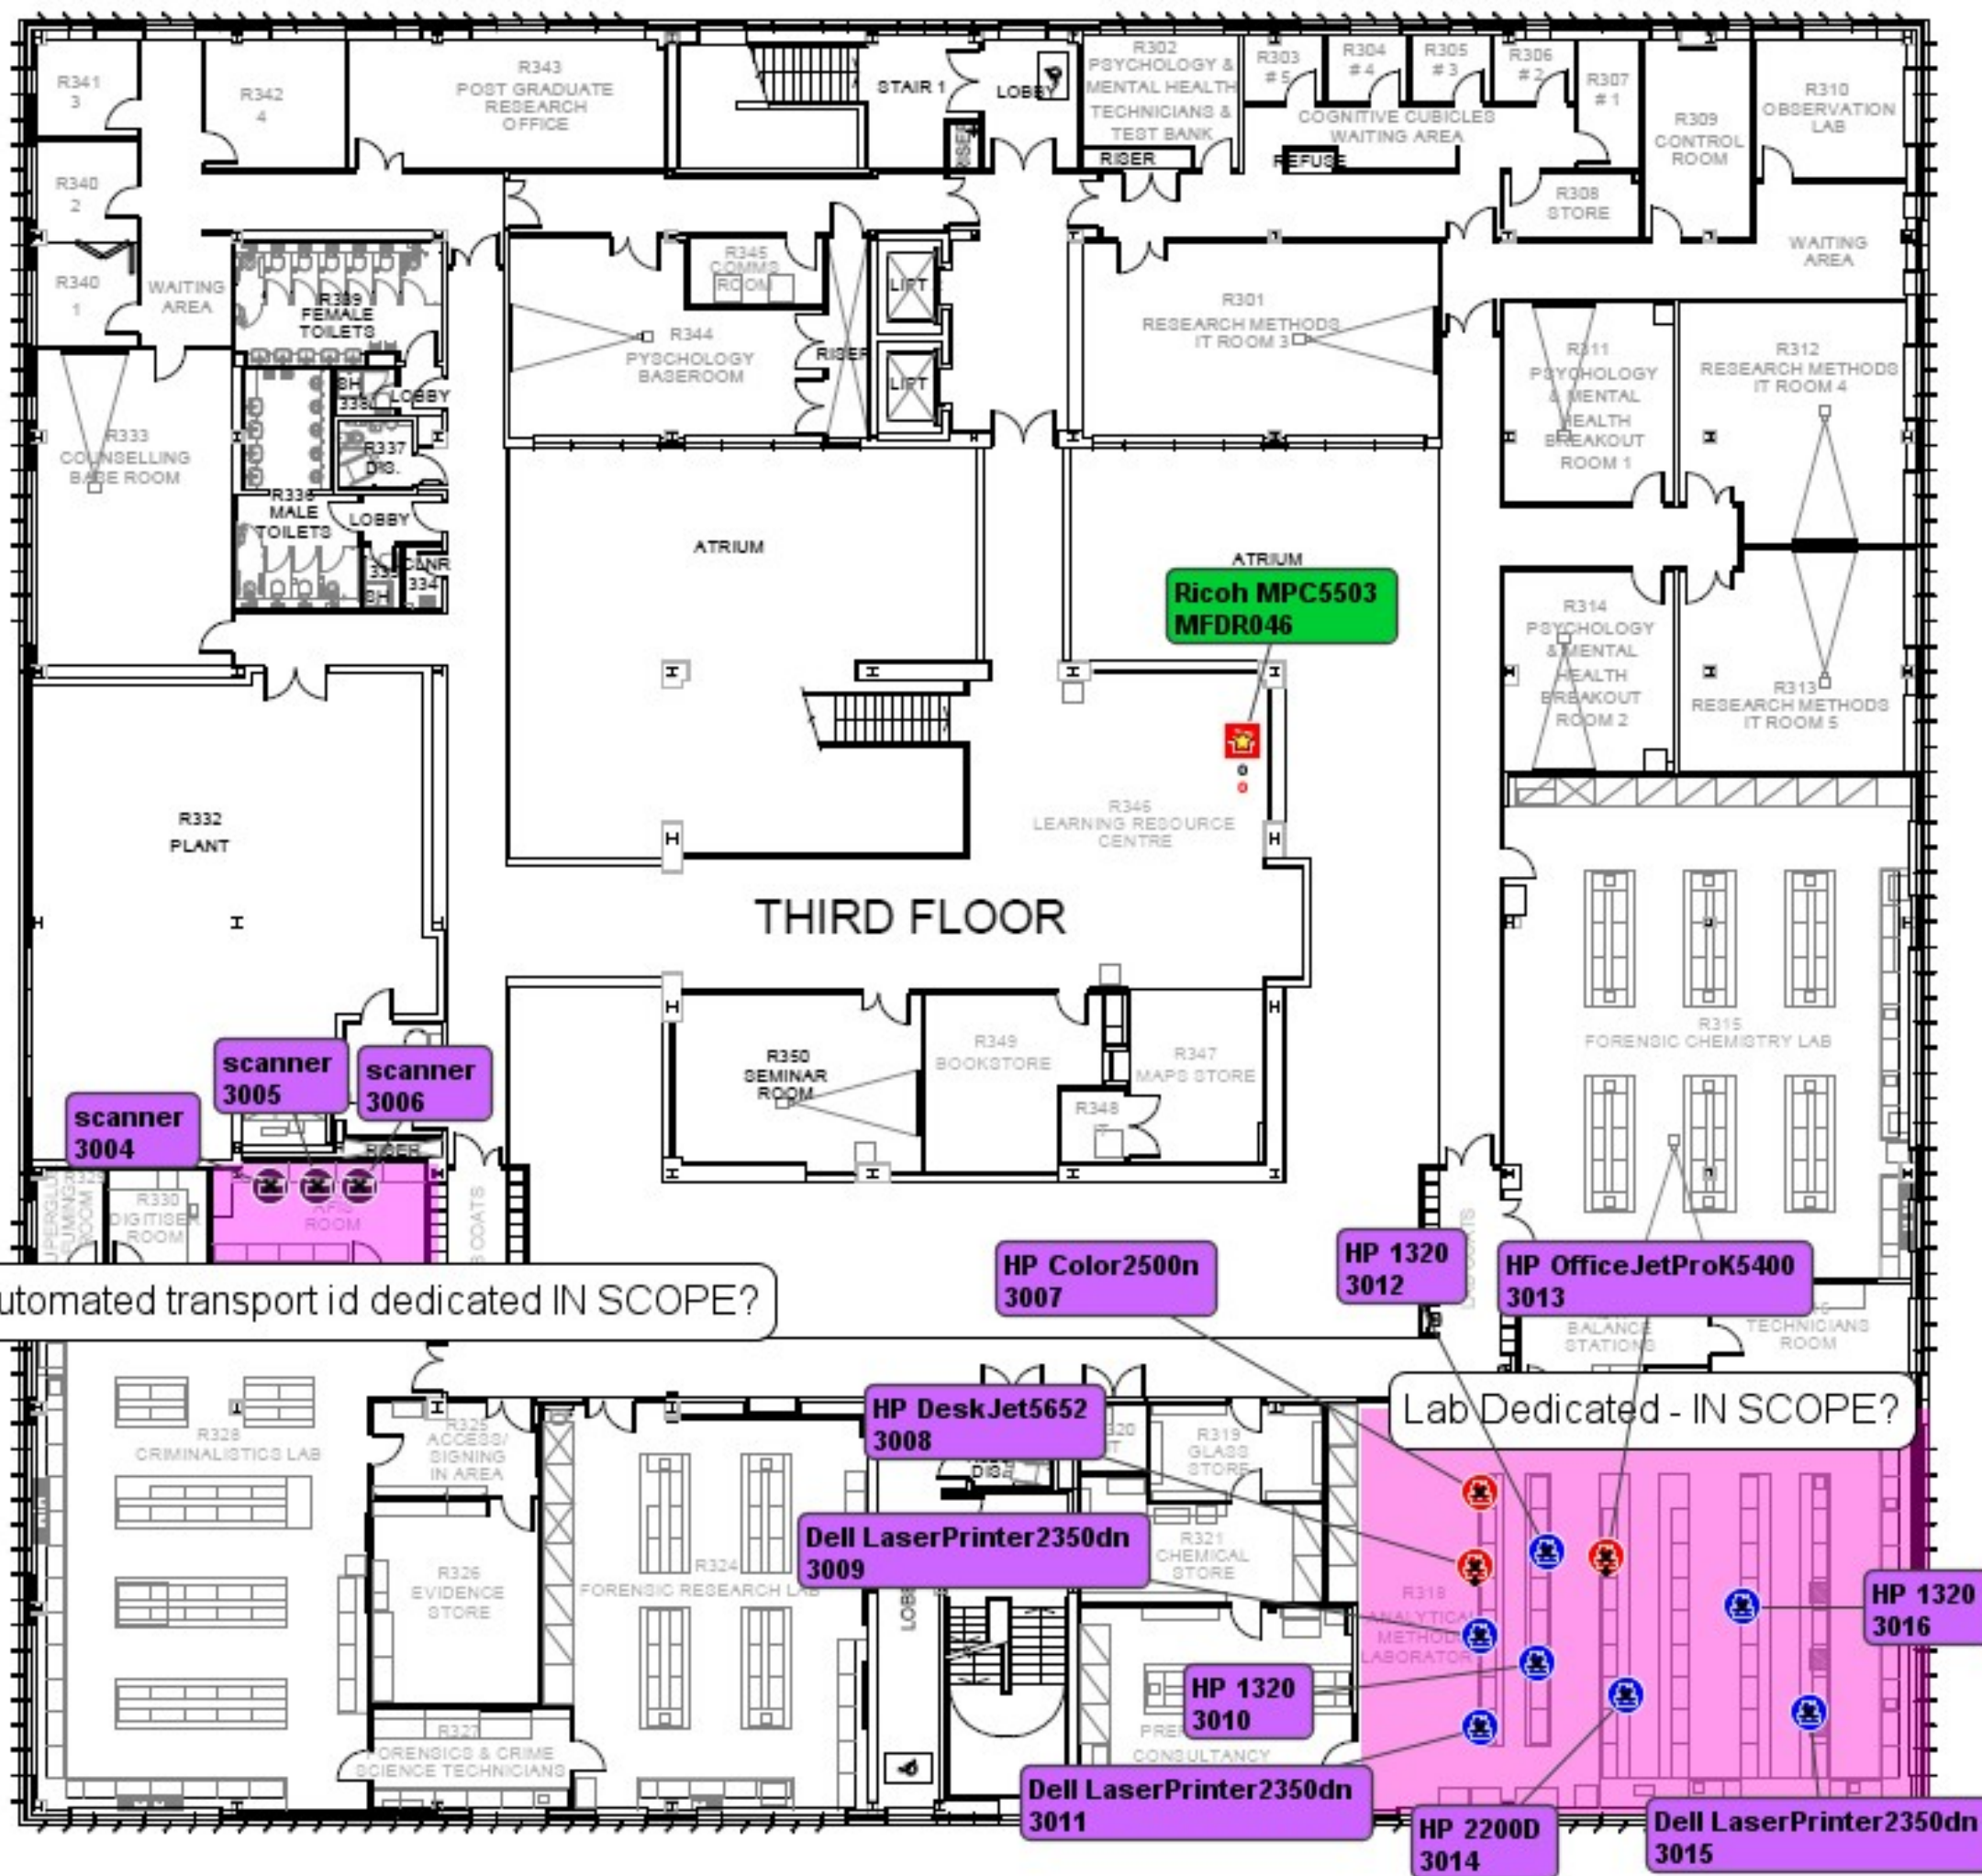

Staffordshire University 2013 (2)
[Future State]

Key	
MFD	
Printer	
Scanner	

Ricoh MPC5503 MFDR046

scanner 3004 scanner 3005 scanner 3006

automated transport id dedicated IN SCOPE?

HP Color2500n 3007

HP 1320 3012

HP OfficeJetProK5400 3013

HP DeskJet5652 3008

Dell LaserPrinter2350dn 3009

Lab Dedicated - IN SCOPE?

HP 1320 3010

HP 1320 3016

Dell LaserPrinter2350dn 3011

HP 2200D 3014