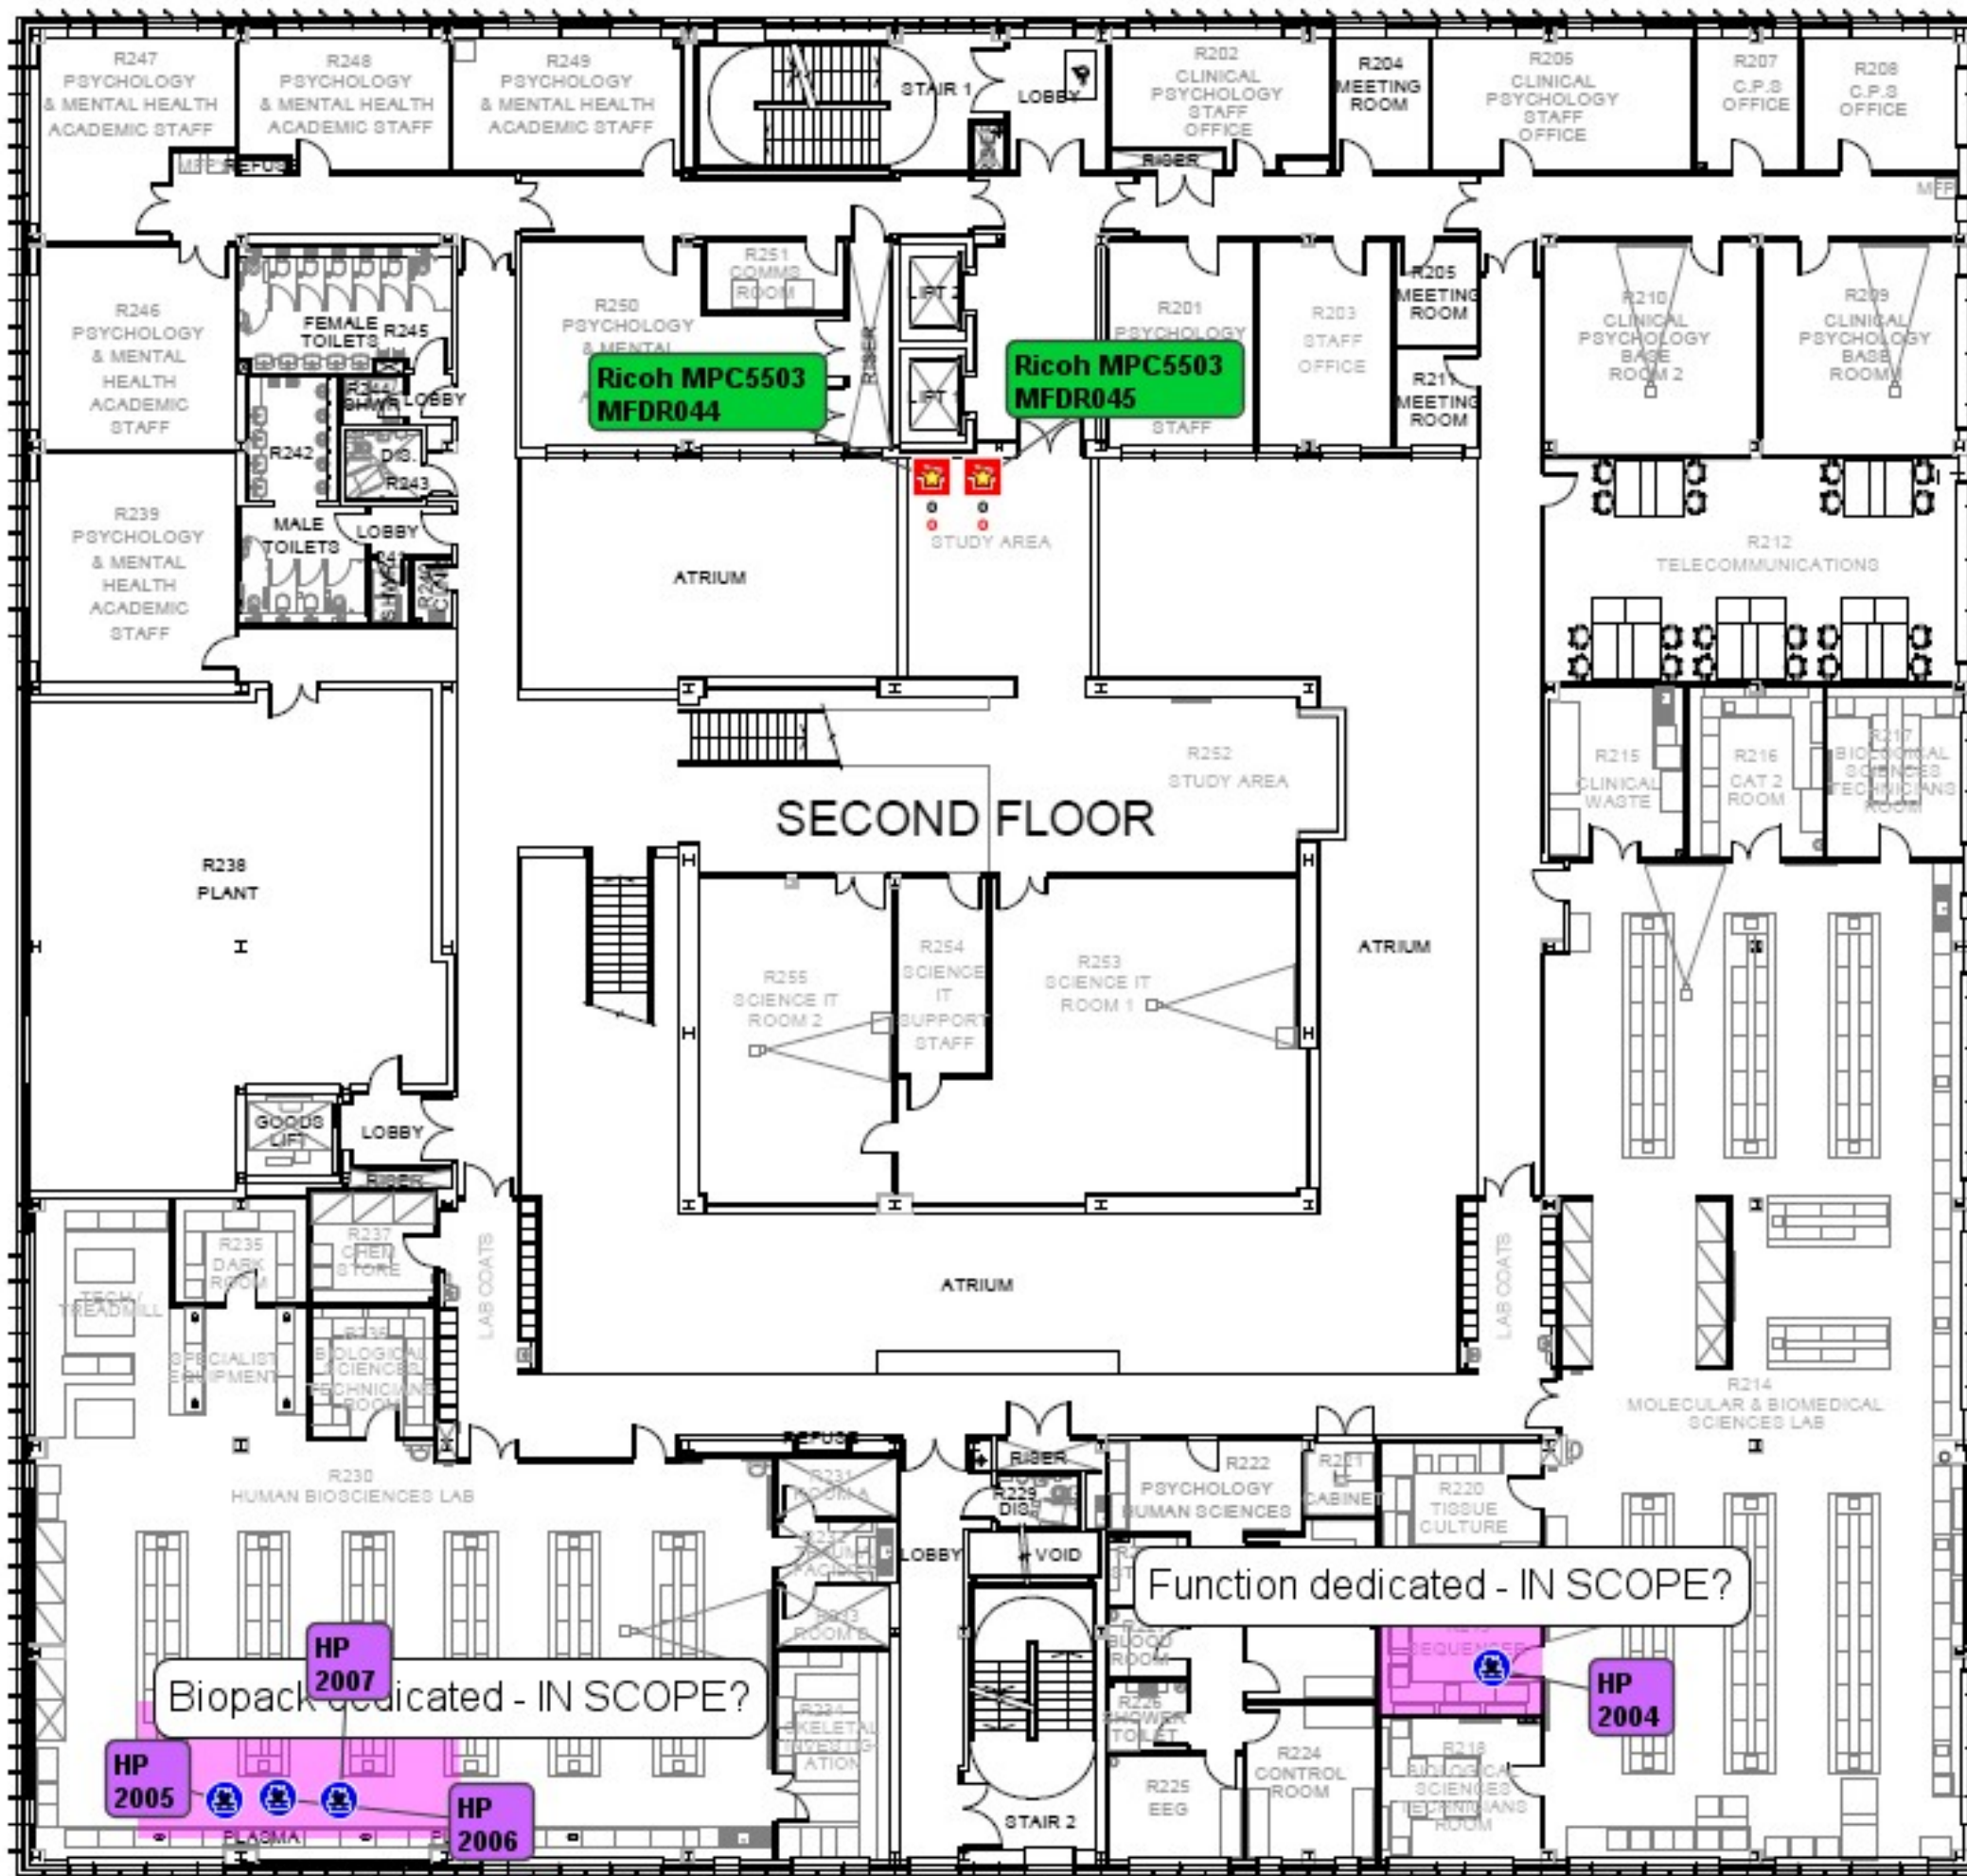

Staffordshire University 2013 (2)
[Future State]

Key	
MFD	
Printer	
Scanner	

Ricoh MPC5503 MFDR046

scanner 3004 scanner 3005 scanner 3006

automated transport id dedicated IN SCOPE?

HP Color2500n 3007

HP 1320 3012