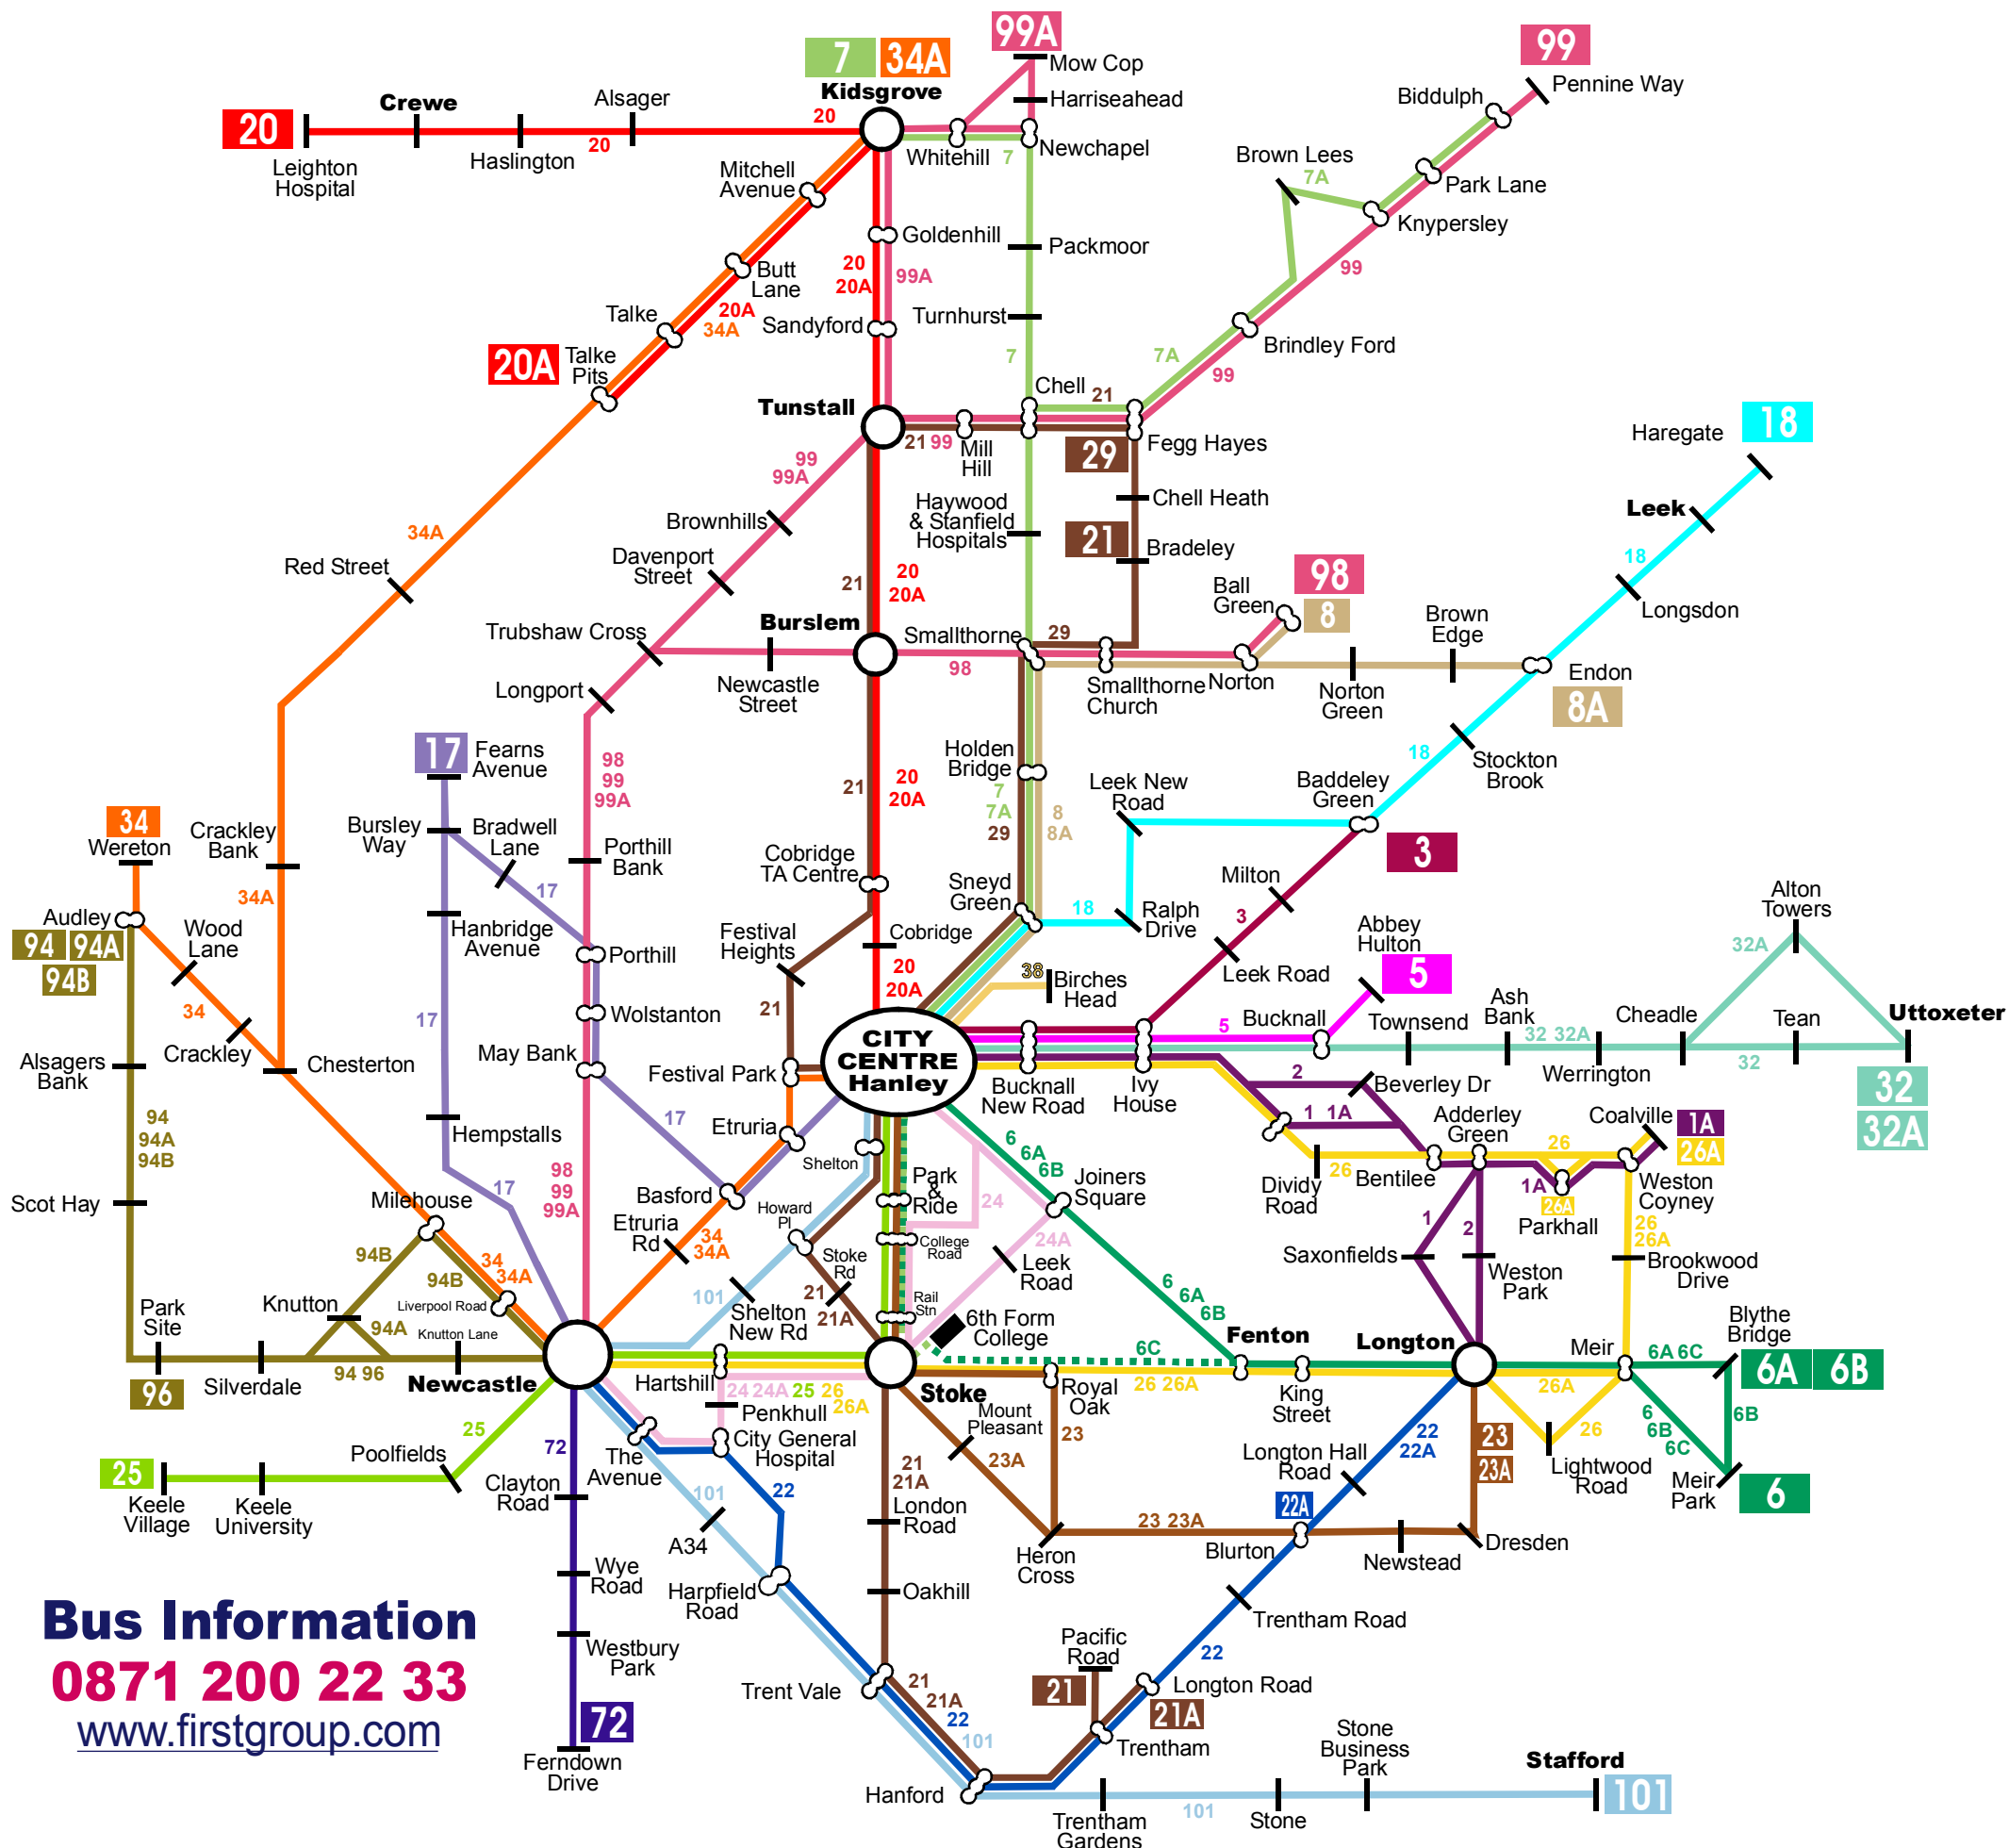

# Your bus network in North Staffordshire

## From 2 January 2012

**Bus Information**  
**0871 200 22 33**  
[www.firstgroup.com](http://www.firstgroup.com)

### ... your bus network in North Staffordshire

showing daytime frequencies on the busiest sections of route Mondays to Saturdays

1 1A 2	Every 5 minutes	20 20A	Every 10 minutes	32 32A	Every 20 minutes
3	Every 20 minutes	21 21A	Every 10 minutes	34 34A	Every 10 minutes
5	Every 10 minutes	22 22A	Every 20 minutes	38	Every 30 minutes
6 6A 6B	Every 10 minutes	23 23A	Every 10 minutes	72	Every 15 minutes
7 7A	Every 15 minutes	24 24A	Every 30 minutes	94 94A 94B 96	Every 15 minutes
8 8A	Every 10/20 minutes	25	Every 10 minutes	98 99 99A	Every 15 minutes
17	Every 30 minutes	26 26A	Every 10/20 minutes	101	Every 20 minutes
18	Every 20 minutes	29	Every 20 minutes		