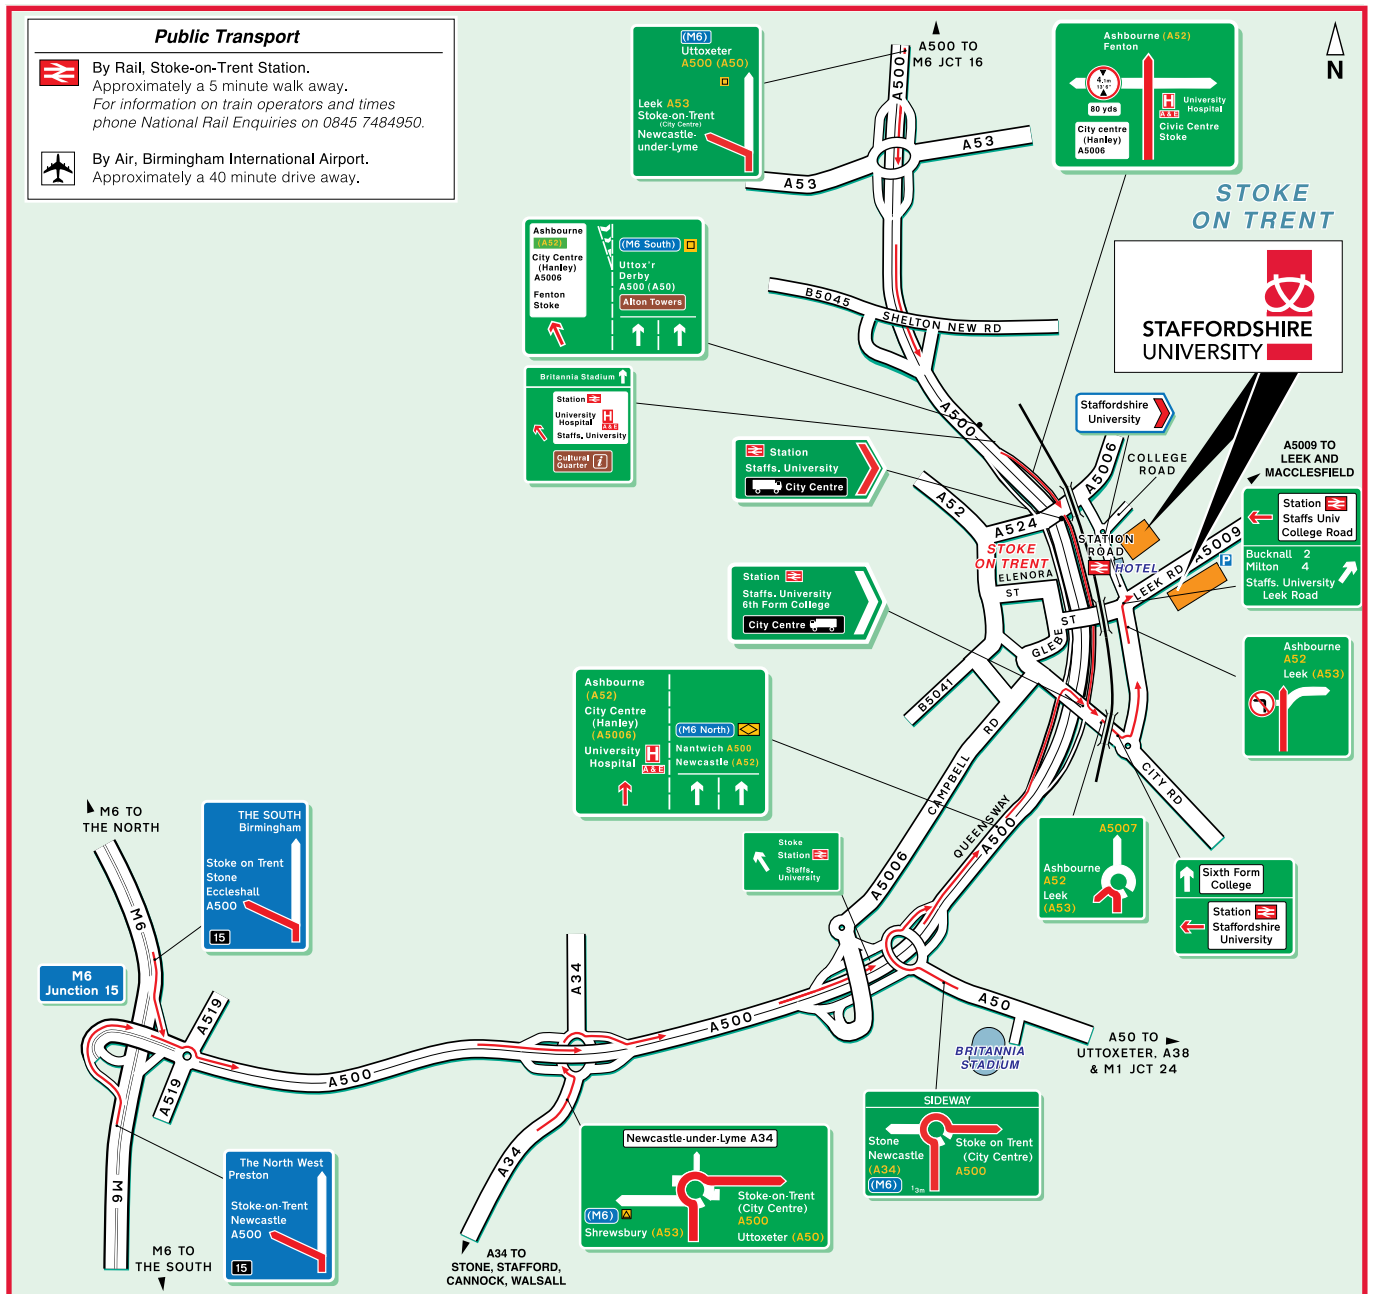

Stoke approach

Postcodes

College Road: ST4 2DE

Leek Road: ST4 2DF

Finding the College Road site

- Keep in the left hand lane and turn left into Station Road, passing the railway station on the left and the North Stafford Hotel on the right.
- At the mini roundabout, turn right (second exit) into College Road.
- Turn right immediately after the pedestrian crossing onto the University Campus. Keep in the left hand lane (visitors) and report to the Campus Lodge, before going through the barrier to park your car.

Finding the Leek Road site

- Stay in the right hand lane to continue straight on through the traffic lights.
- After the pedestrian crossing, continue on until you reach the next set of traffic lights.
- Turn right onto the campus and then left just past the Security Lodge to park your car.