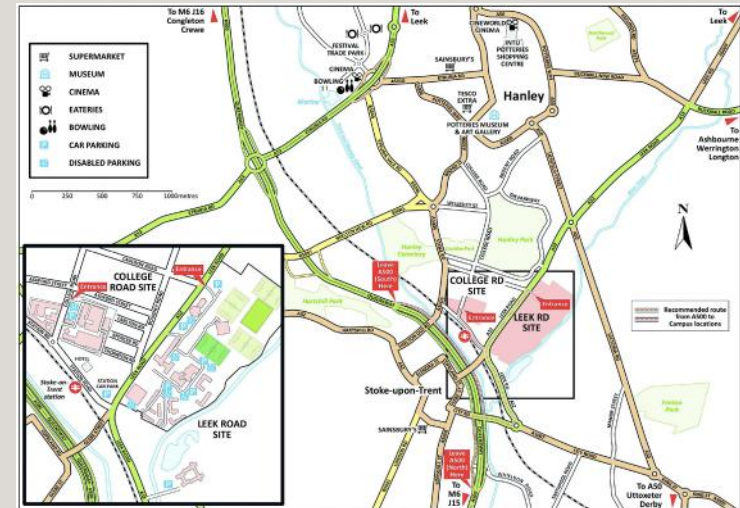

To find out more join our Get into Teaching talk at 16:45 in R001.

How to find us

Wherever you're coming from, Staffordshire University is easily accessible via road or rail.

By car

Our campus is spread over two sites [Leek Road and College Road] in Stoke-on-Trent. They are a short walk from each other. For the postgraduate open event, we recommend you park at our Leek Road site. **Sat nav:** Please use postcode ST4 2DF.